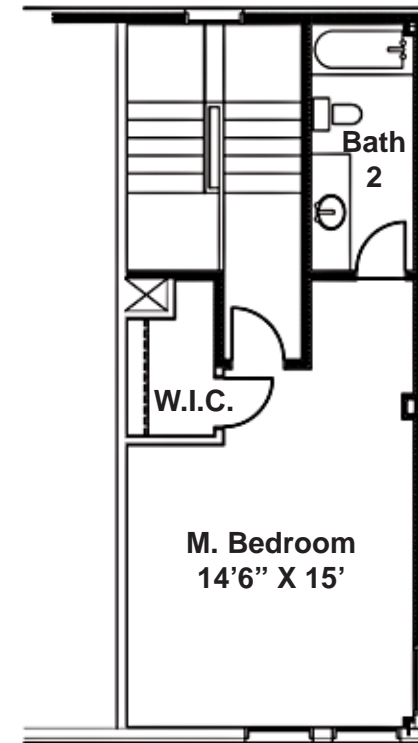

475 South Church Street
Hendersonville, NC 28792

828.890.0613
866.GO.GLADE
www.gladehomes.com

Condominium C

Square Footage	2,113
Main Level	1,391sf
Upper Level	602sf
Balcony	120sf

Main Level

Upper Level

INFORMATION IS SUBJECT TO CHANGE. For more information, call Prudential Beacon Realty Agent Tom Watson at 828.890.0613 or Glade Homes at 828.698.3923 (866.GO.GLADE). Visit us on the web at WWW.GLADEHOMES.COM.