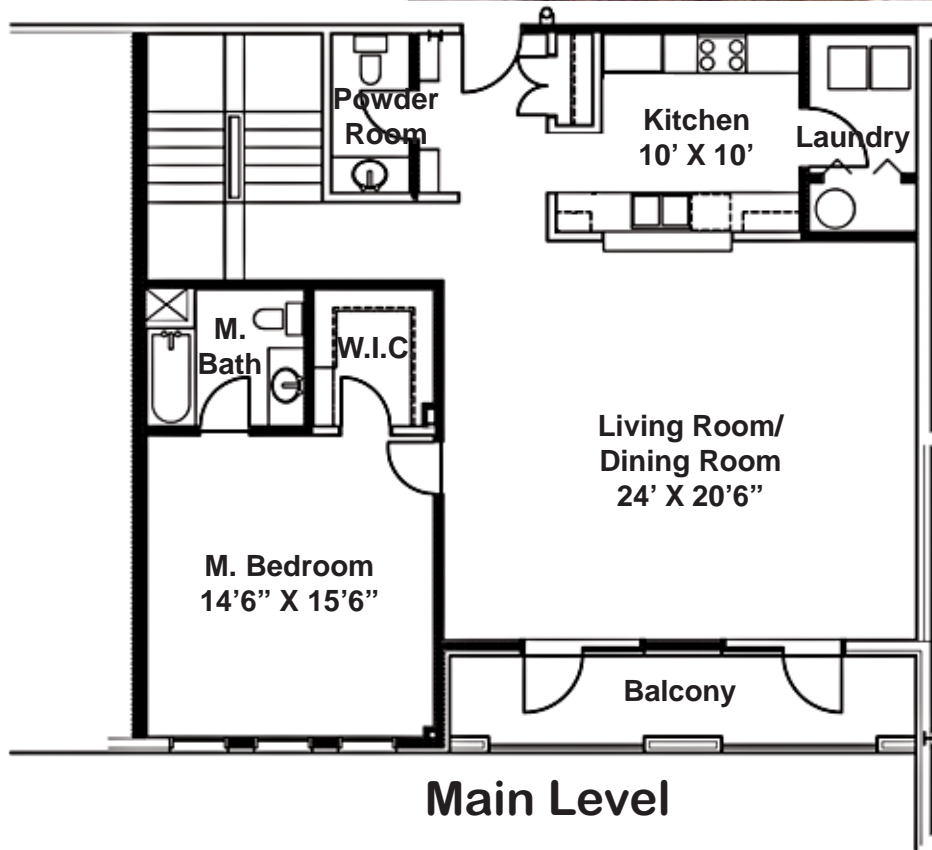

475 South Church Street
Hendersonville, NC 28792

828.890.0613
866.GO.GLADE
www.gladehomes.com

Condominium C

Square Footage	2,113
Main Level	1,391sf
Upper Level	602sf
Balcony	120sf

Main Level

Upper Level

INFORMATION IS SUBJECT TO CHANGE. For more information, call Prudential Beacon Realty Agent Tom Watson at 828.890.0613 or Glade Homes at 828.698.3923 (866.GO.GLADE). Visit us on the web at WWW.GLADEHOMES.COM.