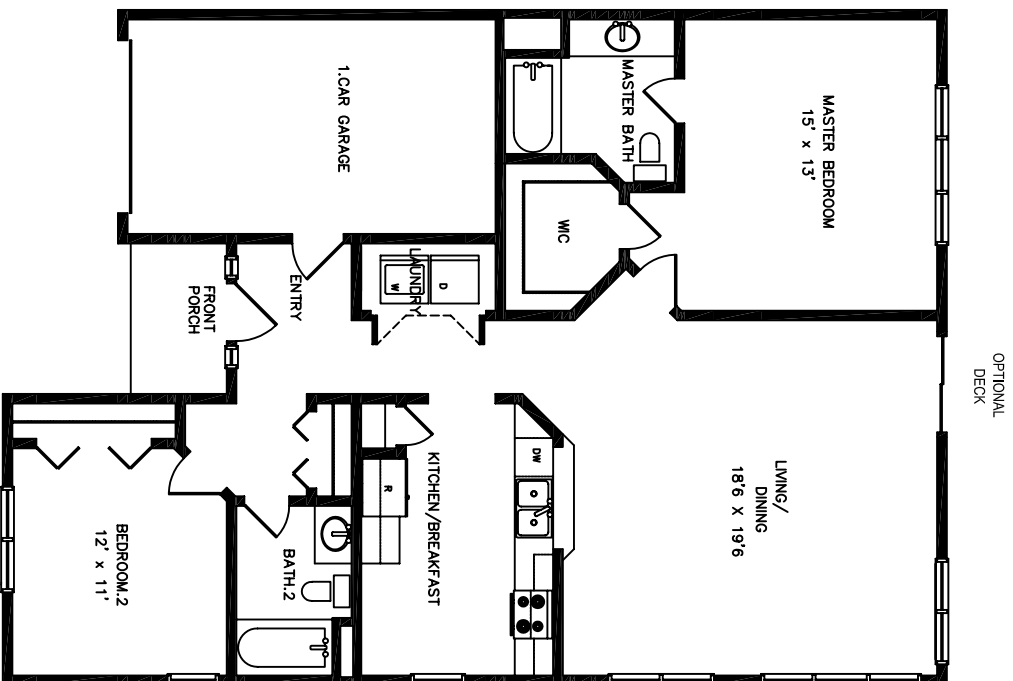

Aspen

Two Bedrooms
Two Bathrooms
One Car Garage

<u>SQUARE FOOTAGE</u>	
HEATED	1310 SQ. FT.
GARAGE	240 SQ. FT.
COVERED PORCH/ DECK	100 SQ. FT.
<u>TOTAL</u>	<u>2618 SQ. FT.</u>

MEASUREMENTS ARE APPROXIMATE.
FINISHED SQUARE FOOTAGES MAY VARY WITHIN
REASONABLE LIMITS.

PLANS AND SPECIFICATIONS ARE SUBJECT TO
BUILDERS REVISIONS WITHOUT NOTIFICATION.

GLADE HOMES, INC.
www.gladehomes.com
1-866-GO-GLADE