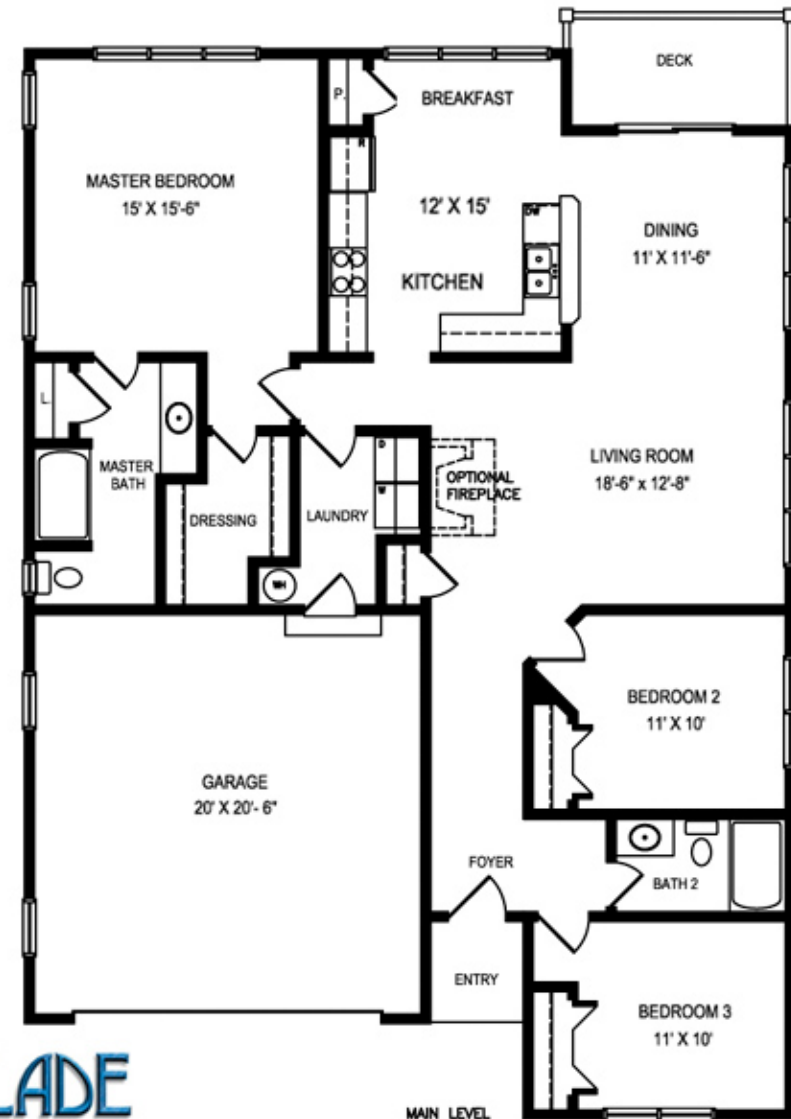

## Cottage

Three Bedrooms  
Two Bathrooms  
Two Car Garage

### SQUARE FOOTAGE

HEATED	1581 SQ. FT.
GARAGE	422 SQ. FT.
FRONT PORCH / DECK	100 SQ. FT.

MEASUREMENTS ARE APPROXIMATE.  
FINISHED SQUARE FOOTAGES MAY VARY WITHIN  
REASONABLE LIMITS.

PLANS AND SPECIFICATIONS ARE SUBJECT TO  
BUILDERS REVISIONS WITHOUT NOTIFICATION.