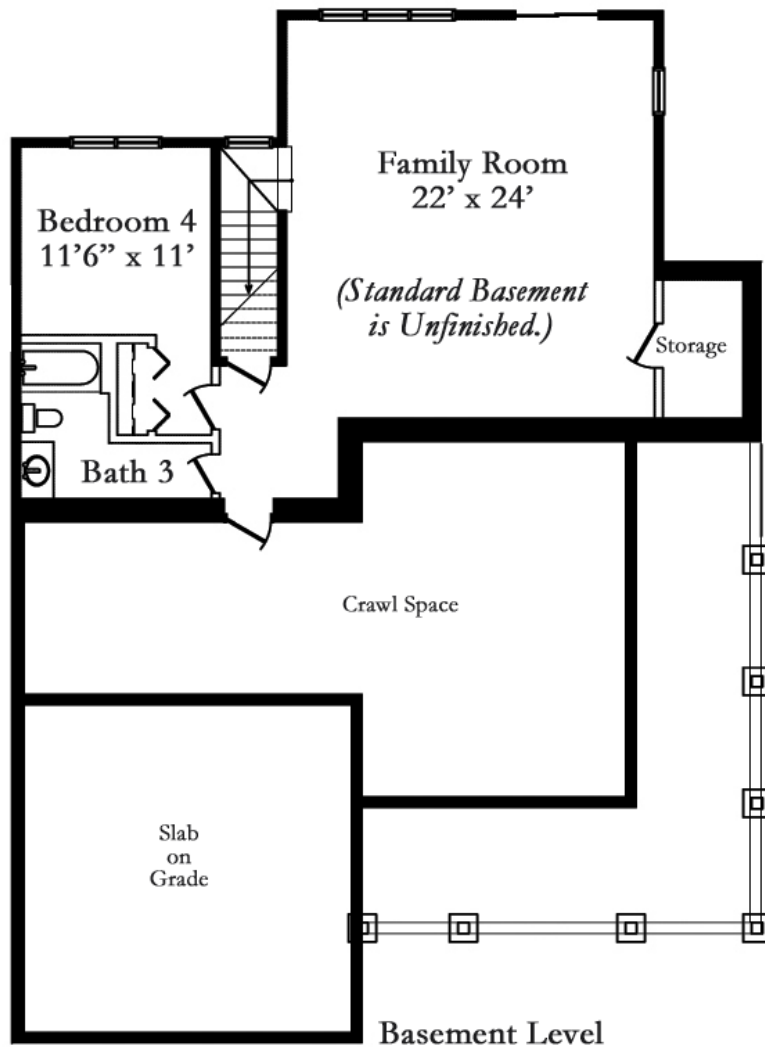

# ASCOT

Cottage  
with basement

Square Footage:

Heated	1640 sq. ft.
Garage	432 sq. ft.
Porch	343 sq. ft.
Basement	993 sq. ft.

[www.gladehomes.com](http://www.gladehomes.com)  
866-GO-GLADE

Floor plans and renderings are artists' conceptions that may vary in detail from the actual homes. Room dimensions are approximate. We strive for continuous improvement of our product, reserving the right to alter home specifications without notice or obligation.

# Ascot Cottage

**Square Footage:**

Heated	1640 sq. ft.
Garage	432 sq. ft.
Porch	343 sq. ft.

Floor plans and renderings are artists' conceptions that may vary in detail from the actual homes. Room dimensions are approximate. We strive for continuous improvement of our product, reserving the right to alter home specifications without notice or obligation.