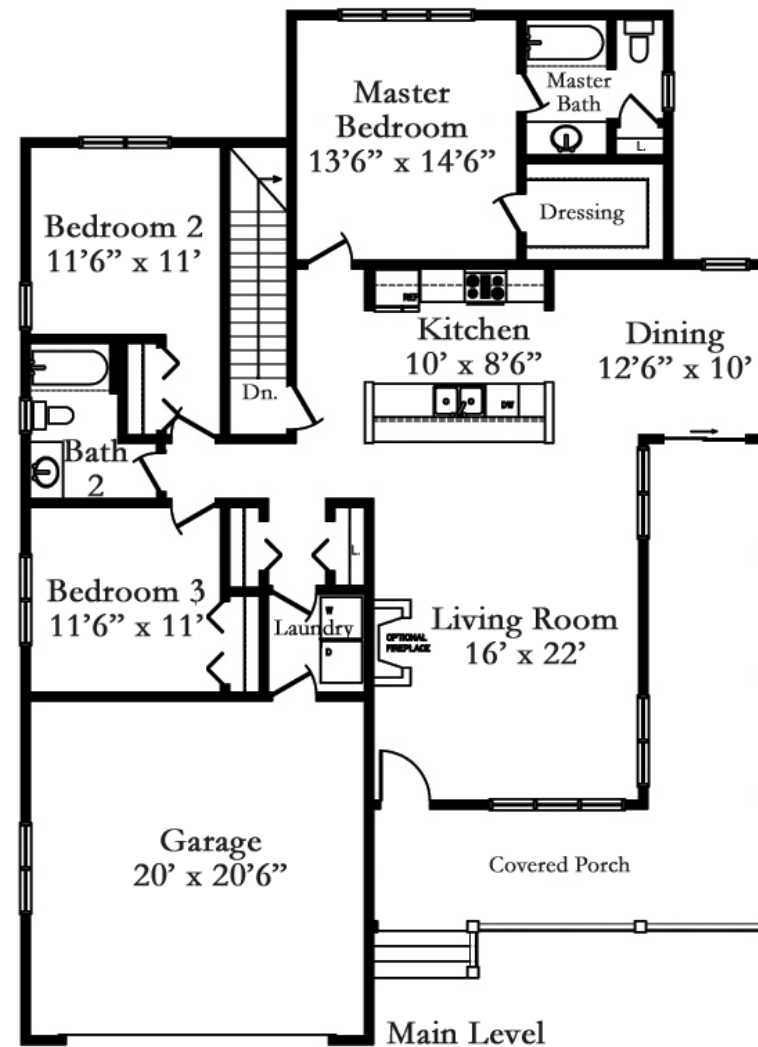

# ASCOT

Cottage  
with basement

Square Footage:

Heated	1640 sq. ft.
Garage	432 sq. ft.
Porch	343 sq. ft.
Basement	993 sq. ft.

[www.gladehomes.com](http://www.gladehomes.com)  
866-GO-GLADE

Floor plans and renderings are artists' conceptions that may vary in detail from the actual homes. Room dimensions are approximate. We strive for continuous improvement of our product, reserving the right to alter home specifications without notice or obligation.

# Ascot Cottage

**Square Footage:**

Heated	1640 sq. ft.
Garage	432 sq. ft.
Porch	343 sq. ft.

Floor plans and renderings are artists' conceptions that may vary in detail from the actual homes. Room dimensions are approximate. We strive for continuous improvement of our product, reserving the right to alter home specifications without notice or obligation.