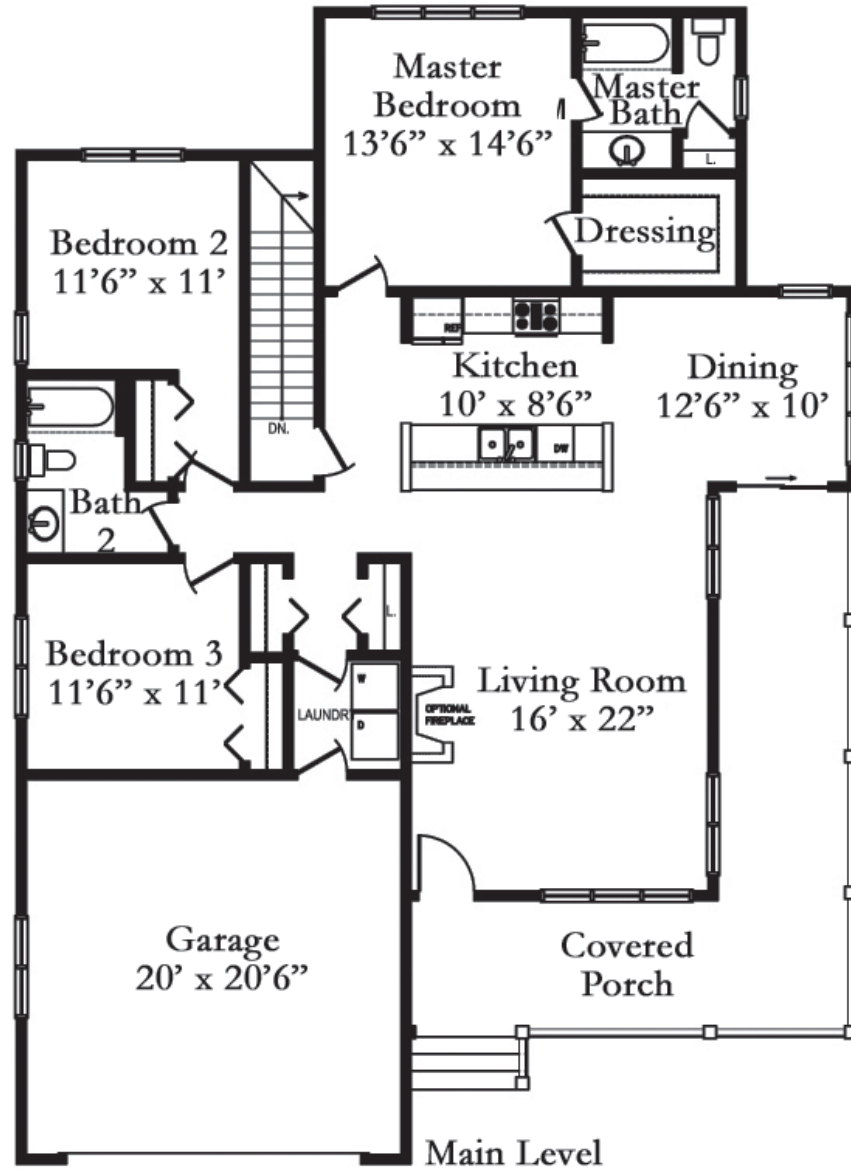

# ASCOT

Cottage  
with basement

Square Footage:

Heated	1640 sq. ft.
Garage	432 sq. ft.
Porch	343 sq. ft.
Basement	993 sq. ft.

[www.gladehomes.com](http://www.gladehomes.com)  
866-GO-GLADE

Floor plans and renderings are artists' conceptions that may vary in detail from the actual homes. Room dimensions are approximate. We strive for continuous improvement of our product, reserving the right to alter home specifications without notice or obligation.

# Ascot Cottage

**Square Footage:**

Heated	1640 sq. ft.
Garage	432 sq. ft.
Porch	343 sq. ft.

Floor plans and renderings are artists' conceptions that may vary in detail from the actual homes. Room dimensions are approximate. We strive for continuous improvement of our product, reserving the right to alter home specifications without notice or obligation.