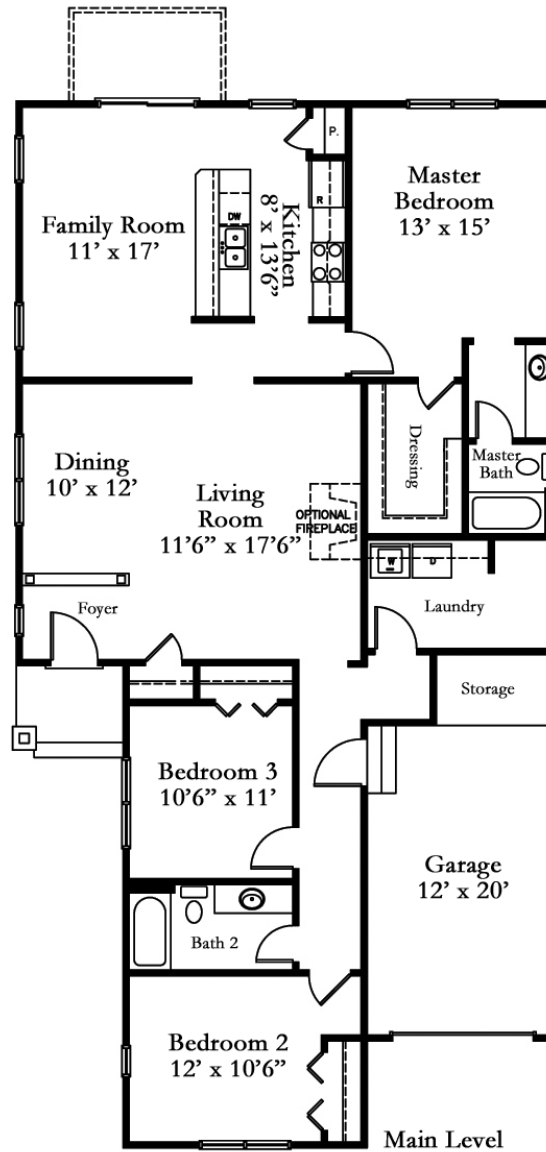

FOX GLEN

Fletcher, NC
828-698-3697

BIRCH
Villa

GLADE
HOMES

www.gladehomes.com
866-GO-GLADE

BIRCH Villa with basement

Square Footage:

Heated	1774 sq. ft.
Garage	249 sq. ft.
Porch	94 sq. ft.
Basement	886 sq. ft.

www.gladehomes.com
866-GO-GLADE

Floor plans and renderings are artists' conceptions that may vary in detail from the actual homes. Room dimensions are approximate. We strive for continuous improvement of our product, reserving the right to alter home specifications without notice or obligation.

FOX GLEN

Fletcher, NC
828-698-3697

BIRCH
Villa

GLADE
HOMES

www.gladehomes.com
866-GO-GLADE

BIRCH
Villa

Heated	1774 sq. ft.
Garage	249 sq. ft.
Porch	94 sq. ft.

www.gladehomes.com
866-GO-GLADE

Floor plans and renderings are artists' conceptions that may vary in detail from the actual homes. Room dimensions are approximate. We strive for continuous improvement of our product, reserving the right to alter home specifications without notice or obligation.