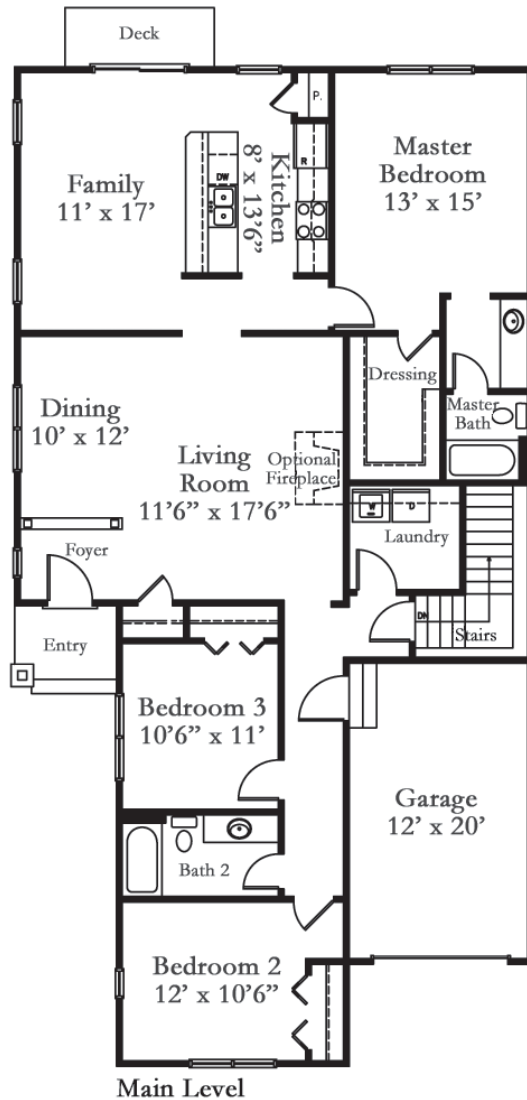

FOX GLEN

Fletcher, NC
828-698-3697

BIRCH
Villa

GLADE
HOMES

www.gladehomes.com
866-GO-GLADE

BIRCH Villa with basement

Square Footage:

Heated	1774 sq. ft.
Garage	249 sq. ft.
Porch	94 sq. ft.
Basement	886 sq. ft.

www.gladehomes.com
866-GO-GLADE

Floor plans and renderings are artists' conceptions that may vary in detail from the actual homes. Room dimensions are approximate. We strive for continuous improvement of our product, reserving the right to alter home specifications without notice or obligation.

Floor plans and renderings are artists' conceptions that may vary in detail from the actual homes. Room dimensions are approximate. We strive for continuous improvement of our product, reserving the right to alter home specifications without notice or obligation.