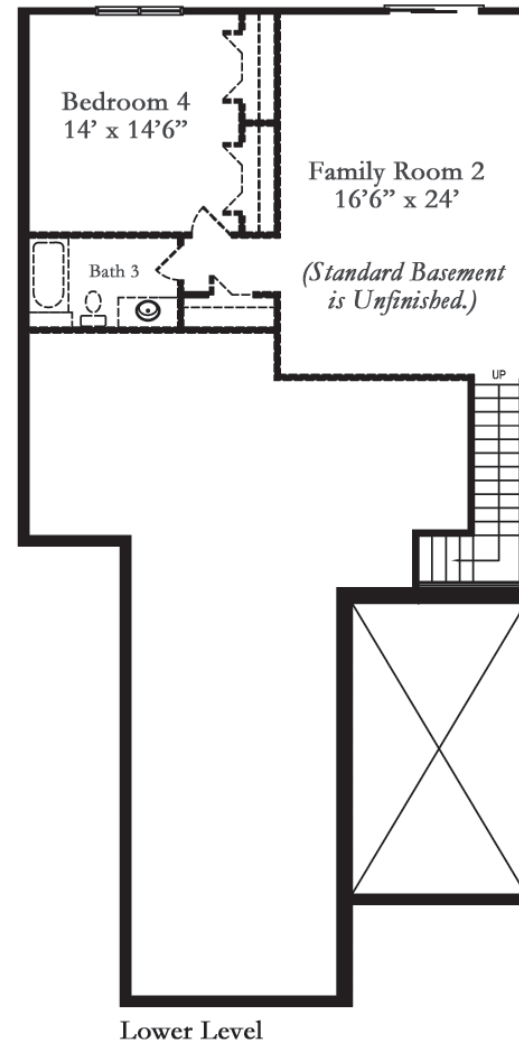

FOX GLEN

Fletcher, NC
828-698-3697

BIRCH
Villa

GLADE
HOMES

www.gladehomes.com
866-GO-GLADE

BIRCH Villa with basement

Square Footage:

Heated	1774 sq. ft.
Garage	249 sq. ft.
Porch	94 sq. ft.
Basement	886 sq. ft.

www.gladehomes.com
866-GO-GLADE

Floor plans and renderings are artists' conceptions that may vary in detail from the actual homes. Room dimensions are approximate. We strive for continuous improvement of our product, reserving the right to alter home specifications without notice or obligation.

Floor plans and renderings are artists' conceptions that may vary in detail from the actual homes. Room dimensions are approximate. We strive for continuous improvement of our product, reserving the right to alter home specifications without notice or obligation.