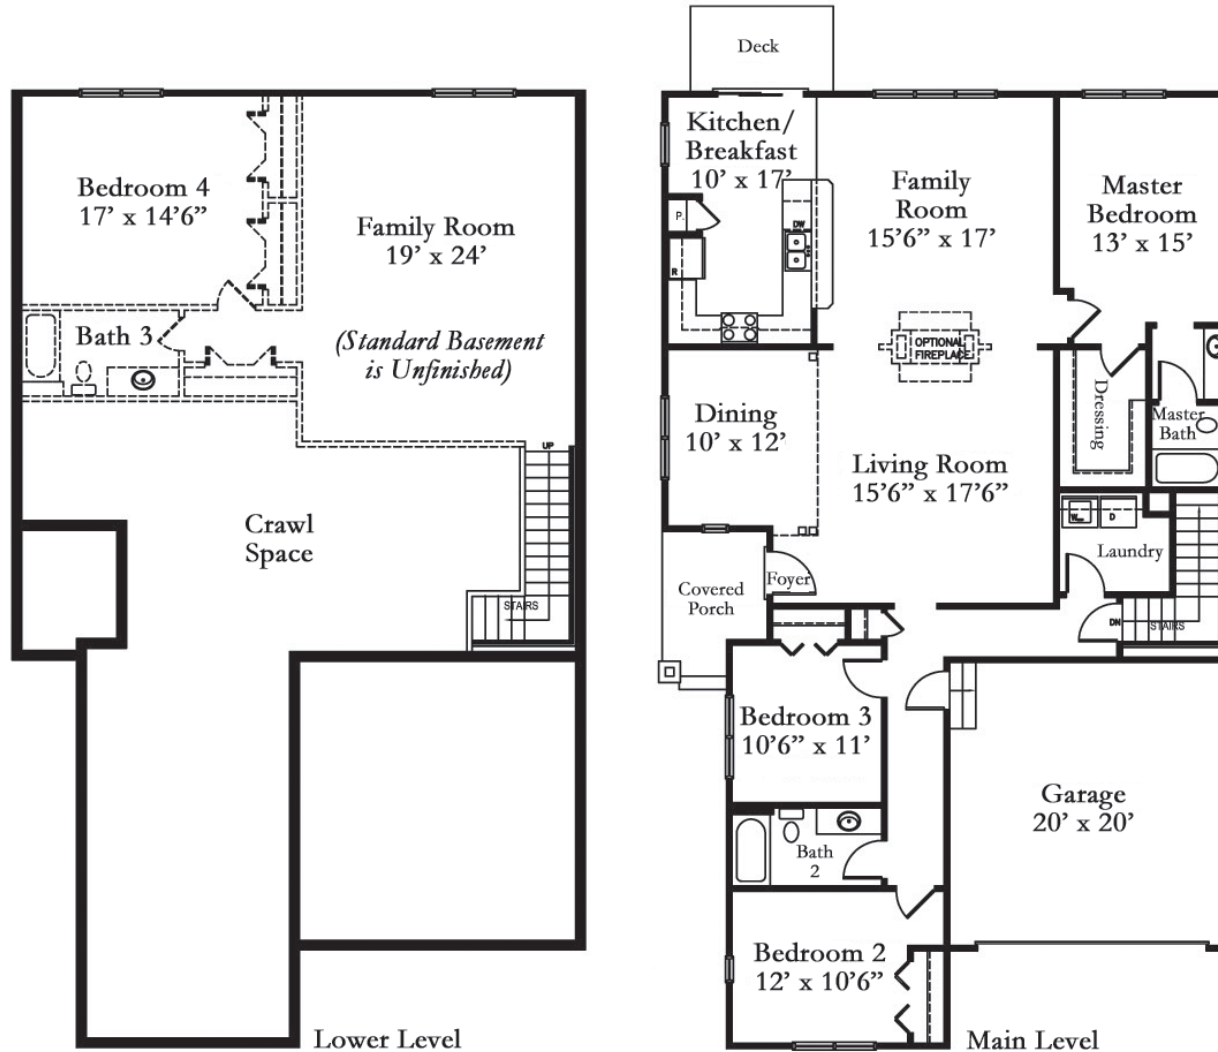

FOX GLEN

Fletcher, NC
828-698-3697

ELM
Cottage

GLADE
HOMES

www.gladehomes.com
866-GO-GLADE

ELM
Cottage
with basement

Square Footage:

Heated Main	1913 sq. ft.
Garage	440 sq. ft.
Porch/Deck	127 sq. ft.
Basement	1017 sq. ft.

www.gladehomes.com
866-GO-GLADE

Floor plans and renderings are artists' conceptions that may vary in detail from the actual homes. Room dimensions are approximate. We strive for continuous improvement of our product, reserving the right to alter home specifications without notice or obligation.

FOX GLEN

Fletcher, NC
828-698-3697

ELM
Cottage

GLADE
HOMES

www.gladehomes.com
866-GO-GLADE

ELM Cottage

Square Footage:

Heated	1913 sq. ft.
Garage	440 sq. ft.
Porch/Deck	127 sq. ft.

Floor plans and renderings are artists' conceptions that may vary in detail from the actual homes. Room dimensions are approximate. We strive for continuous improvement of our product, reserving the right to alter home specifications without notice or obligation.