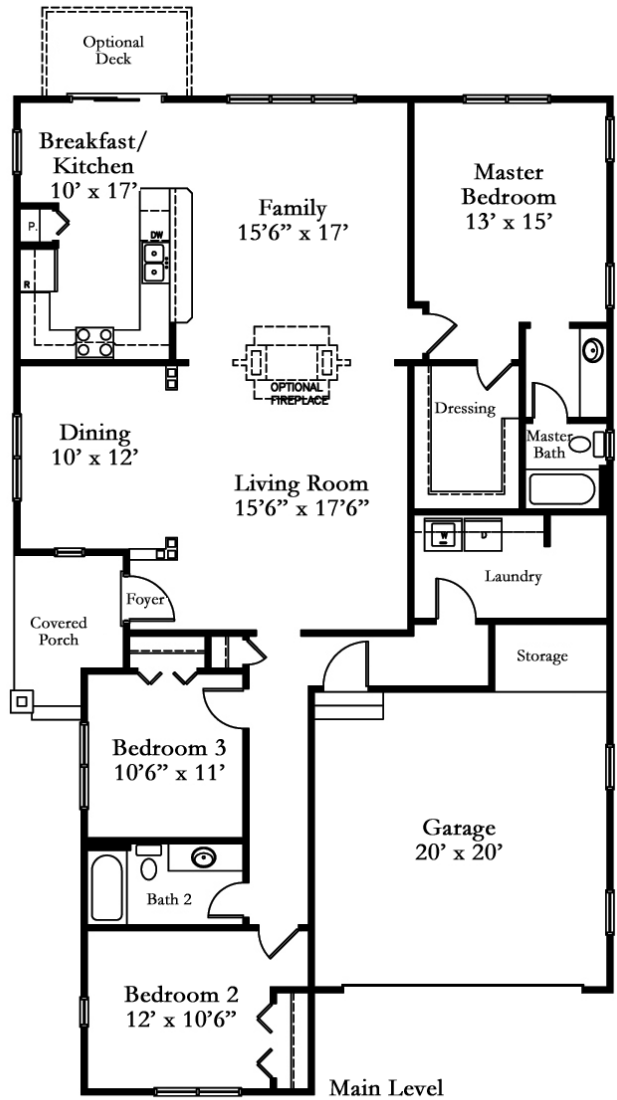

FOX GLEN

Fletcher, NC
828-698-3697

ELM
Cottage

GLADE
HOMES

www.gladehomes.com
866-GO-GLADE

ELM
Cottage
with basement

Square Footage:

Heated Main	1913 sq. ft.
Garage	440 sq. ft.
Porch/Deck	127 sq. ft.
Basement	1017 sq. ft.

www.gladehomes.com
866-GO-GLADE

Floor plans and renderings are artists' conceptions that may vary in detail from the actual homes. Room dimensions are approximate. We strive for continuous improvement of our product, reserving the right to alter home specifications without notice or obligation.

FOX GLEN

Fletcher, NC
828-698-3697

ELM
Cottage

GLADE
HOMES

www.gladehomes.com
866-GO-GLADE

ELM Cottage

Square Footage:

Heated	1913 sq. ft.
Garage	440 sq. ft.
Porch/Deck	127 sq. ft.

Floor plans and renderings are artists' conceptions that may vary in detail from the actual homes. Room dimensions are approximate. We strive for continuous improvement of our product, reserving the right to alter home specifications without notice or obligation.