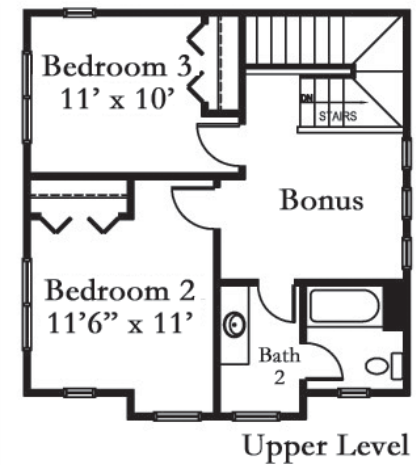

FOX GLEN

Fletcher, NC
828-698-3697

HAMPTON
Cottage

GLADE
HOMES

www.gladehomes.com
866-GO-GLADE

Hampton Cottage with basement

Floor plans and renderings are artists' conceptions that may vary in detail from the actual homes. Room dimensions are approximate. We strive for continuous improvement of our product, reserving the right to alter home specifications without notice or obligation.

Square Footage:

Heated Main	1714 sq. ft.
Heated Upper	614 sq. ft.
Garage	472 sq. ft.
Porch	155 sq. ft.
Basement	904 sq. ft.

GLADE
HOMES

www.gladehomes.com
866-GO-GLADE

FOX GLEN

Fletcher, NC
828-698-3697

HAMPTON
Cottage

GLADE
HOMES

www.gladehomes.com
866-GO-GLADE

HAMPTON Cottage

Square Footage:

Heated Main	1714 sq. ft.
Heated Upper	614 sq. ft.
Garage	472 sq. ft.
Porch	155 sq. ft.

GLADE
HOMES

www.gladehomes.com
866-GO-GLADE