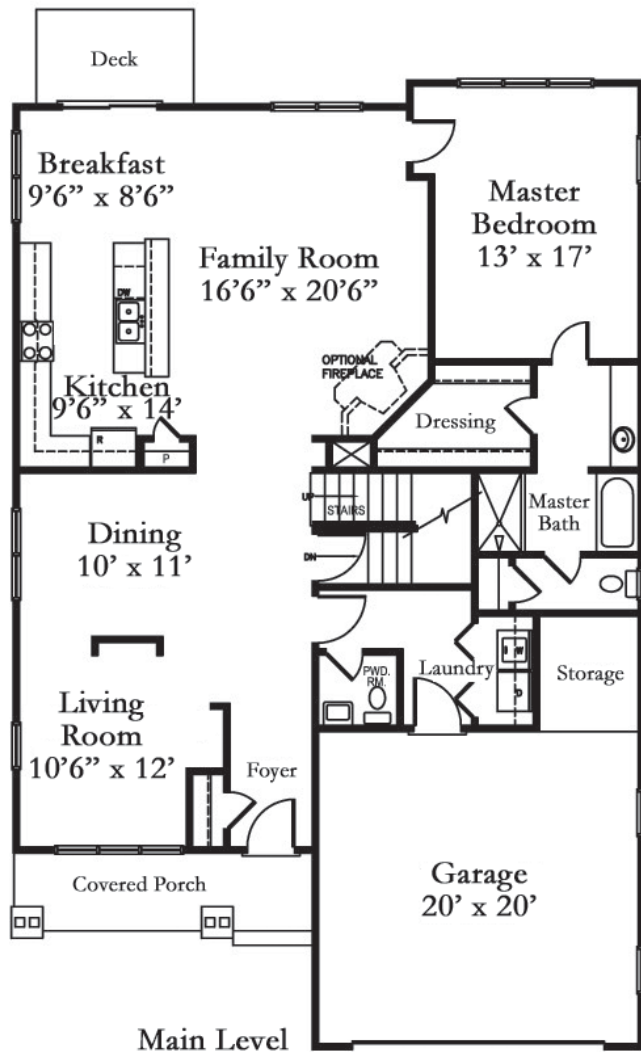

FOX GLEN

Fletcher, NC
828-698-3697

HAMPTON
Cottage

GLADE
HOMES

www.gladehomes.com
866-GO-GLADE

Hampton Cottage with basement

Floor plans and renderings are artists' conceptions that may vary in detail from the actual homes. Room dimensions are approximate. We strive for continuous improvement of our product, reserving the right to alter home specifications without notice or obligation.

Square Footage:

Heated Main	1714 sq. ft.
Heated Upper	614 sq. ft.
Garage	472 sq. ft.
Porch	155 sq. ft.
Basement	904 sq. ft.

GLADE
HOMES

www.gladehomes.com
866-GO-GLADE

FOX GLEN

Fletcher, NC
828-698-3697

HAMPTON
Cottage

GLADE
HOMES

www.gladehomes.com
866-GO-GLADE

HAMPTON Cottage

Square Footage:

Heated Main	1714 sq. ft.
Heated Upper	614 sq. ft.
Garage	472 sq. ft.
Porch	155 sq. ft.

GLADE
HOMES

www.gladehomes.com
866-GO-GLADE

Floor plans and renderings are artists' conceptions that may vary in detail from the actual homes. Room dimensions are approximate. We strive for continuous improvement of our product, reserving the right to alter home specifications without notice or obligation.