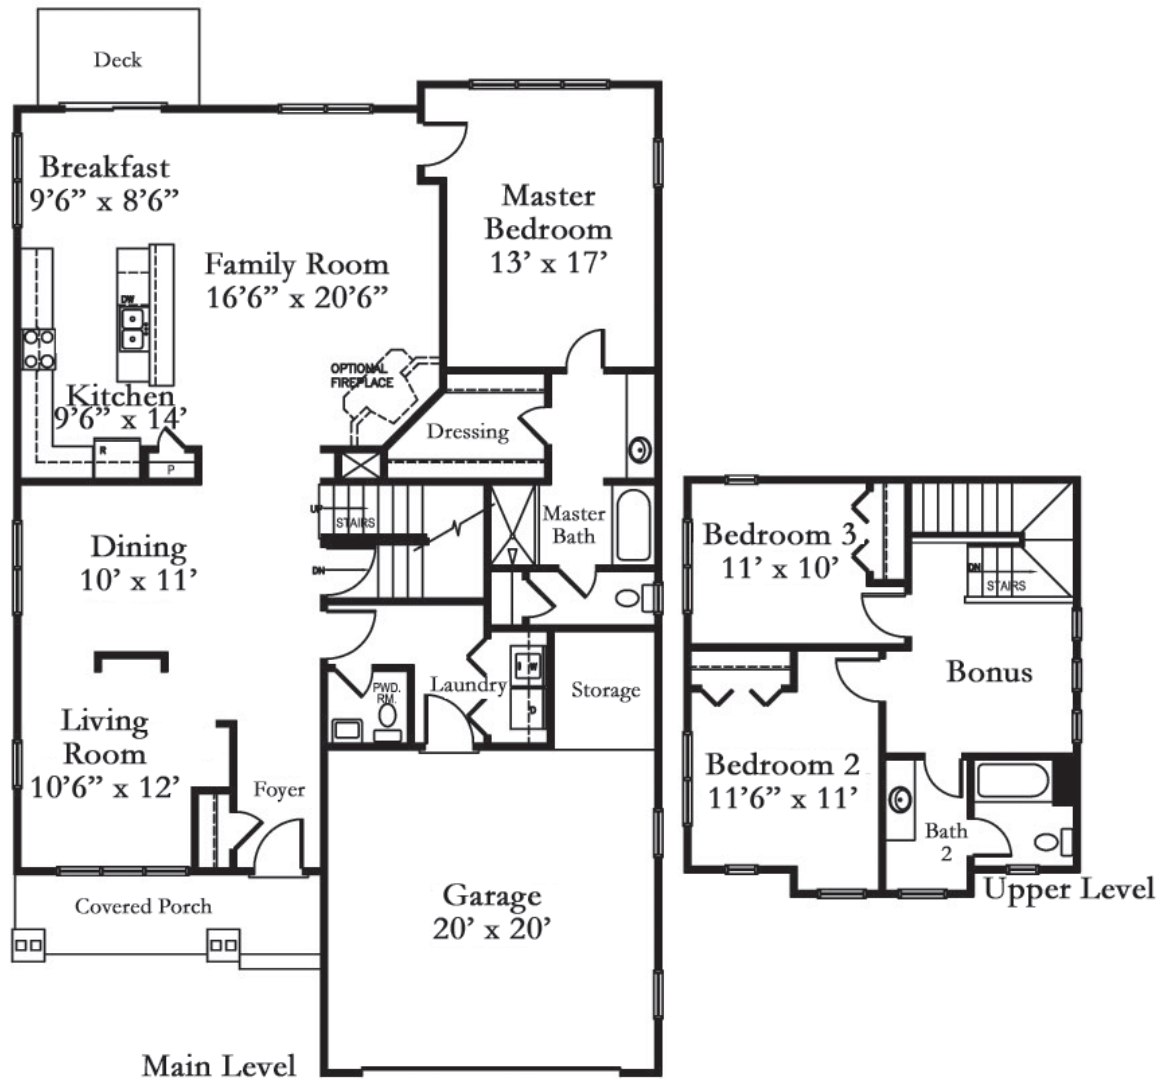

Square Footage:

Heated Main	1714 sq. ft.
Heated Upper	614 sq. ft.
Garage	472 sq. ft.
Porch	155 sq. ft.
Basement	904 sq. ft.

GLADE
HOMES

www.gladehomes.com
866-GO-GLADE

FOX GLEN

Fletcher, NC
828-698-3697

HAMPTON
Cottage

GLADE
HOMES

www.gladehomes.com
866-GO-GLADE

HAMPTON Cottage

Square Footage:

Heated Main	1714 sq. ft.
Heated Upper	614 sq. ft.
Garage	472 sq. ft.
Porch	155 sq. ft.

GLADE
HOMES

www.gladehomes.com
866-GO-GLADE

Floor plans and renderings are artists' conceptions that may vary in detail from the actual homes. Room dimensions are approximate. We strive for continuous improvement of our product, reserving the right to alter home specifications without notice or obligation.