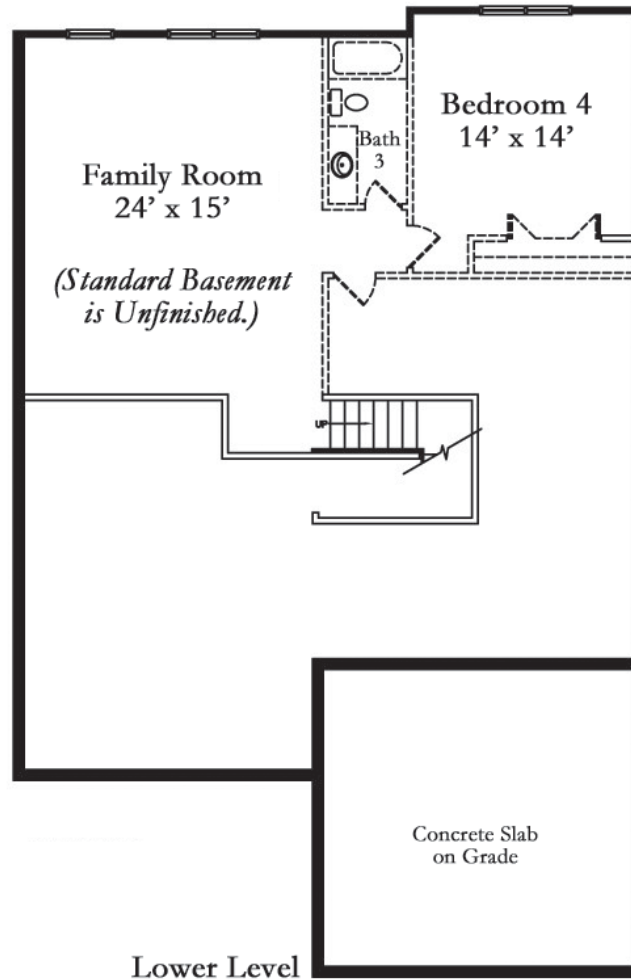

FOX GLEN

Fletcher, NC
828-698-3697

HAMPTON
Cottage

GLADE
HOMES

www.gladehomes.com
866-GO-GLADE

Hampton Cottage with basement

Floor plans and renderings are artists' conceptions that may vary in detail from the actual homes. Room dimensions are approximate. We strive for continuous improvement of our product, reserving the right to alter home specifications without notice or obligation.

Square Footage:

Heated Main	1714 sq. ft.
Heated Upper	614 sq. ft.
Garage	472 sq. ft.
Porch	155 sq. ft.
Basement	904 sq. ft.

GLADE
HOMES

www.gladehomes.com
866-GO-GLADE

FOX GLEN

Fletcher, NC
828-698-3697

HAMPTON
Cottage

GLADE
HOMES

www.gladehomes.com
866-GO-GLADE

HAMPTON Cottage

Square Footage:

Heated Main	1714 sq. ft.
Heated Upper	614 sq. ft.
Garage	472 sq. ft.
Porch	155 sq. ft.

GLADE
HOMES

www.gladehomes.com
866-GO-GLADE

Floor plans and renderings are artists' conceptions that may vary in detail from the actual homes. Room dimensions are approximate. We strive for continuous improvement of our product, reserving the right to alter home specifications without notice or obligation.