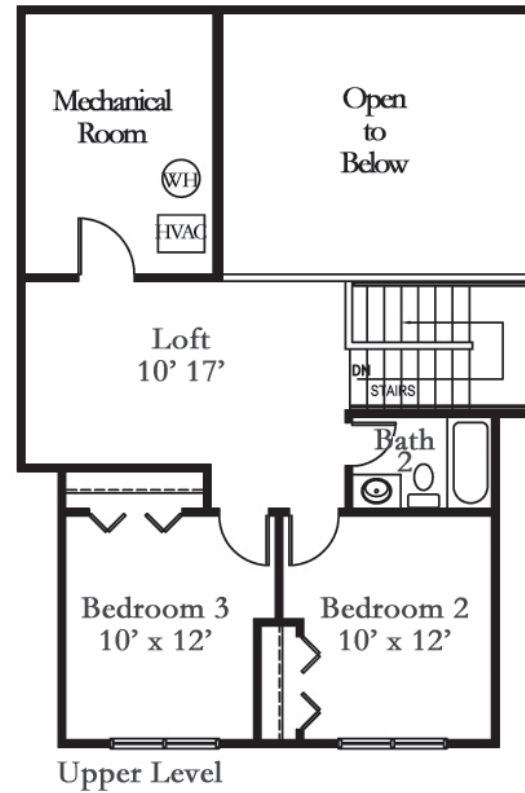

KENSINGTON

Townhome

Square Footage:

Heated Main	1065 sq. ft.
Heated Upper	588 sq. ft.
Garage	270 sq. ft.
Porch/Deck	122 sq. ft.

www.gladehomes.com
866-GO-GLADE

Floor plans and renderings are artists' conceptions that may vary in detail from the actual homes. Room dimensions are approximate. We strive for continuous improvement of our product, reserving the right to alter home specifications without notice or obligation.