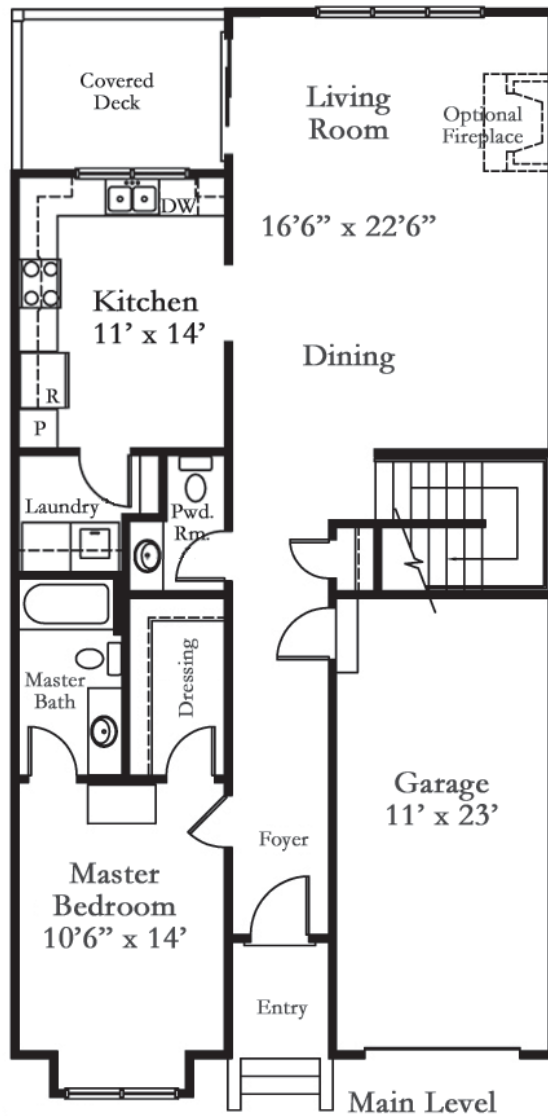

FOX GLEN

Fletcher, NC
828-698-3697

KENSINGTON
Townhome

GLADE
HOMES

www.gladehomes.com
866-GO-GLADE

KENSINGTON

Townhome

Square Footage:

Heated Main	1065 sq. ft.
Heated Upper	588 sq. ft.
Garage	270 sq. ft.
Porch/Deck	122 sq. ft.

www.gladehomes.com
866-GO-GLADE

Floor plans and renderings are artists' conceptions that may vary in detail from the actual homes. Room dimensions are approximate. We strive for continuous improvement of our product, reserving the right to alter home specifications without notice or obligation.