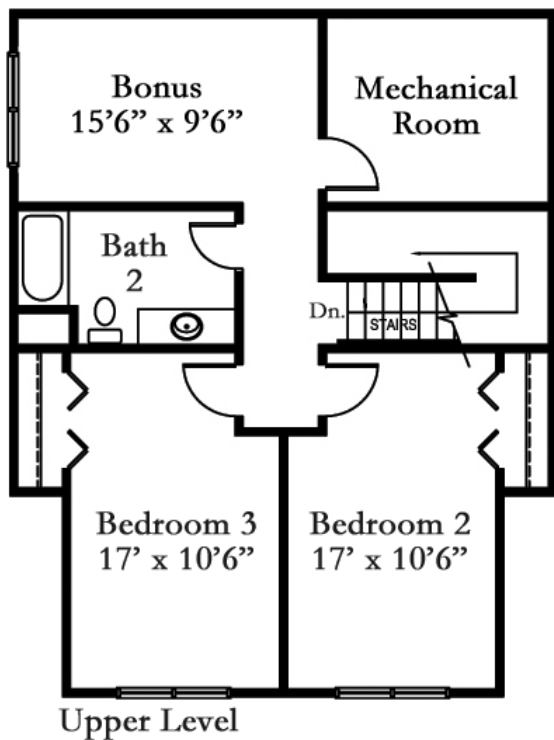

MANCHESTER Townhome

Square Footage:

Heated Main	1135 sq. ft.
Heated Upper	813 sq. ft.
Garage	283 sq. ft.
Porch	153 sq. ft.

www.gladehomes.com
866-GO-GLADE

Floor plans and renderings are artists' conceptions that may vary in detail from the actual homes. Room dimensions are approximate. We strive for continuous improvement of our product, reserving the right to alter home specifications without notice or obligation.