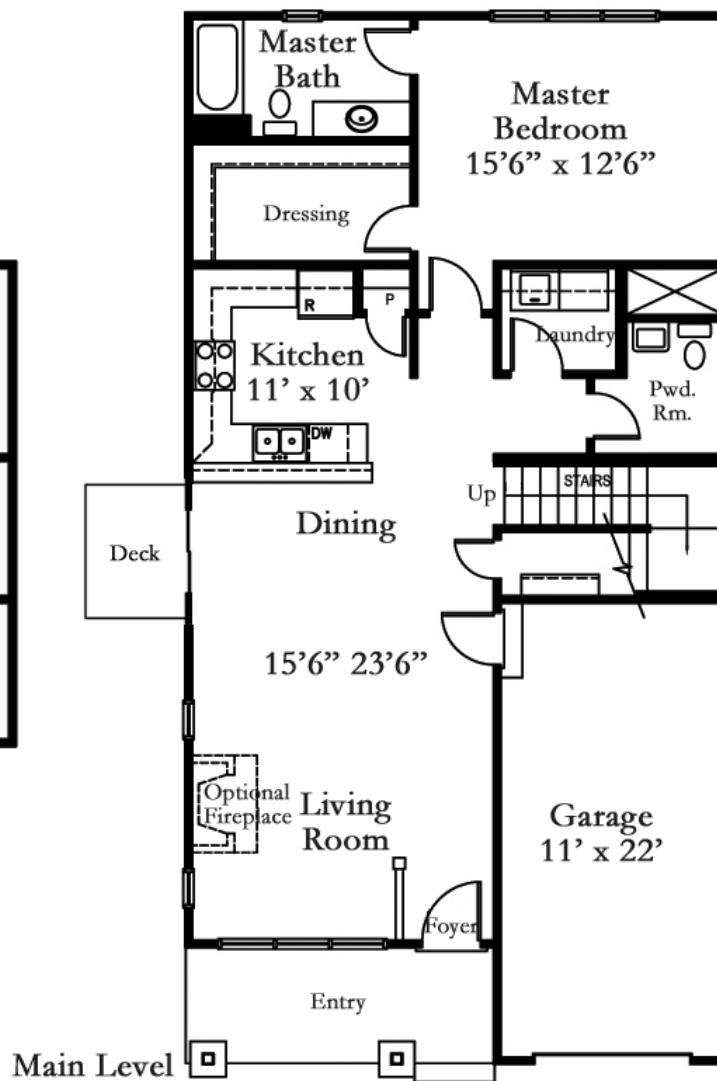

MANCHESTER Townhome

Square Footage:

Heated Main	1135 sq. ft.
Heated Upper	813 sq. ft.
Garage	283 sq. ft.
Porch	153 sq. ft.

www.gladehomes.com
866-GO-GLADE

Floor plans and renderings are artists' conceptions that may vary in detail from the actual homes. Room dimensions are approximate. We strive for continuous improvement of our product, reserving the right to alter home specifications without notice or obligation.