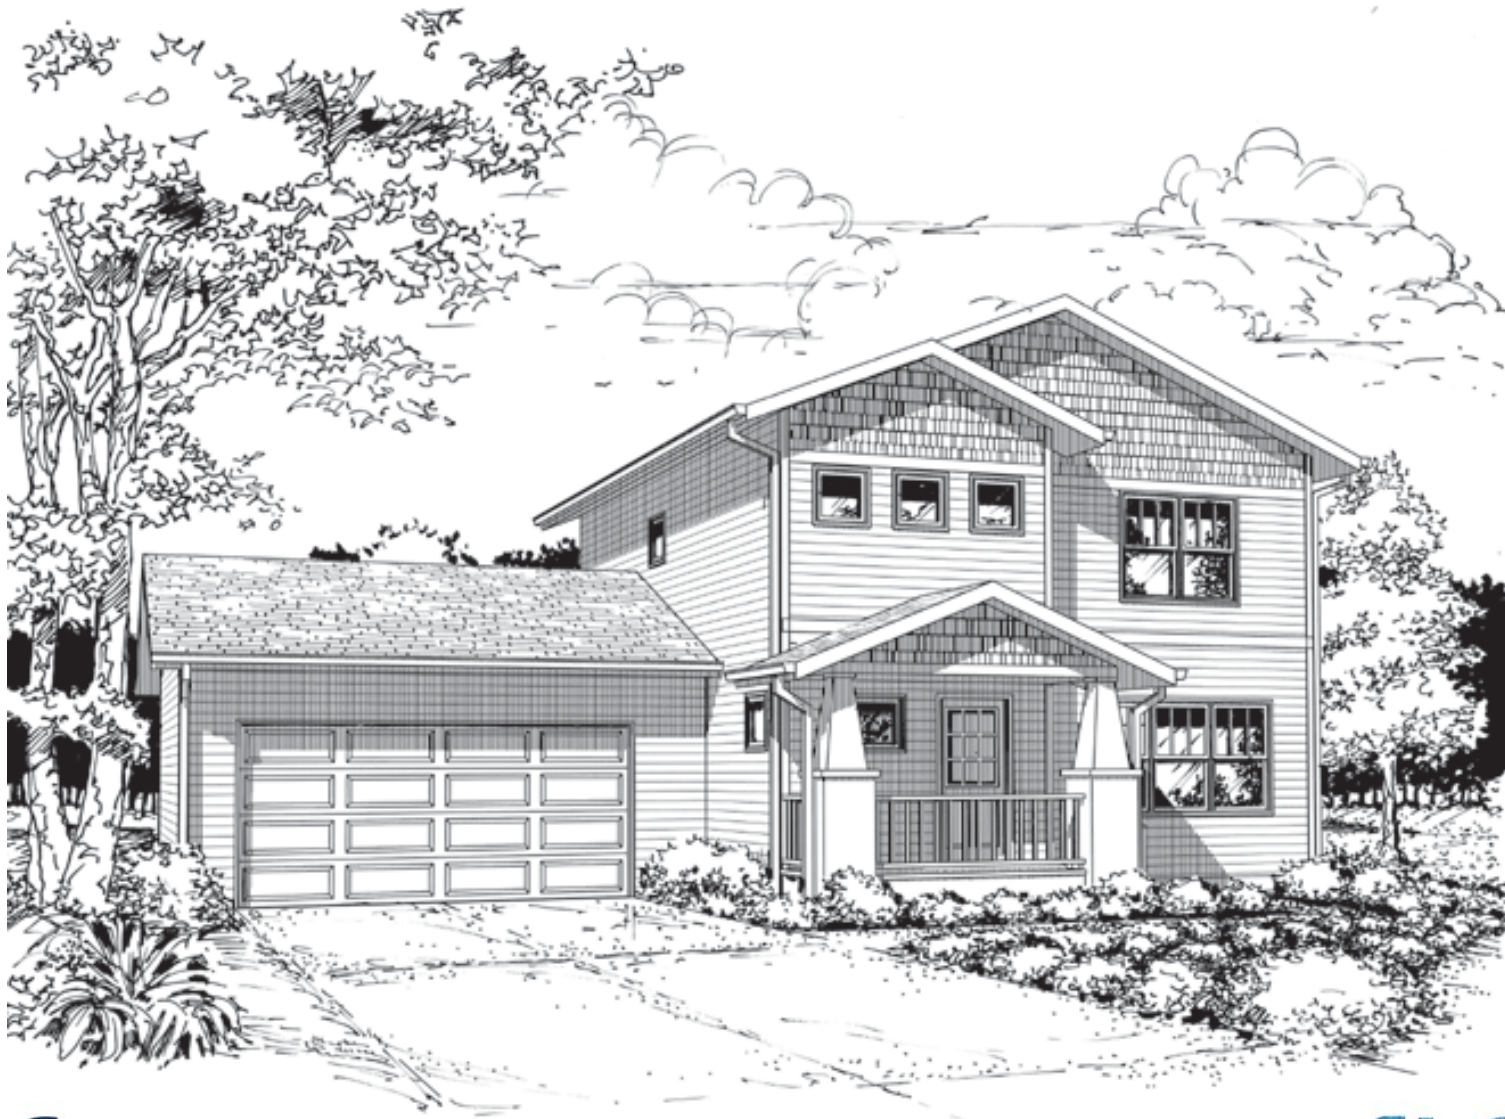

FOX GLEN

Fletcher, NC
828-698-3697

**MAPLE
Cottage**

GLADE
HOMES

www.gladehomes.com
866-GO-GLADE

MAPLE Cottage with basement

Square Footage:	
Heated Main	1100 sq. ft.
Heated Upper	782 sq. ft.
Garage	480 sq. ft.
Porch	133 sq. ft.

www.gladehomes.com
866-GO-GLADE

Floor plans and renderings are artists' conceptions that may vary in detail from the actual homes. Room dimensions are approximate. We strive for continuous improvement of our product, reserving the right to alter home specifications without notice or obligation.

FOX GLEN

Fletcher, NC
828-698-3697

**MAPLE
Cottage**

GLADE
HOMES

www.gladehomes.com
866-GO-GLADE

MAPLE Cottage

Square Footage:

Heated Main	1100 sq. ft.
Heated Upper	782 sq. ft.
Garage	480 sq. ft.
Porch	133 sq. ft.