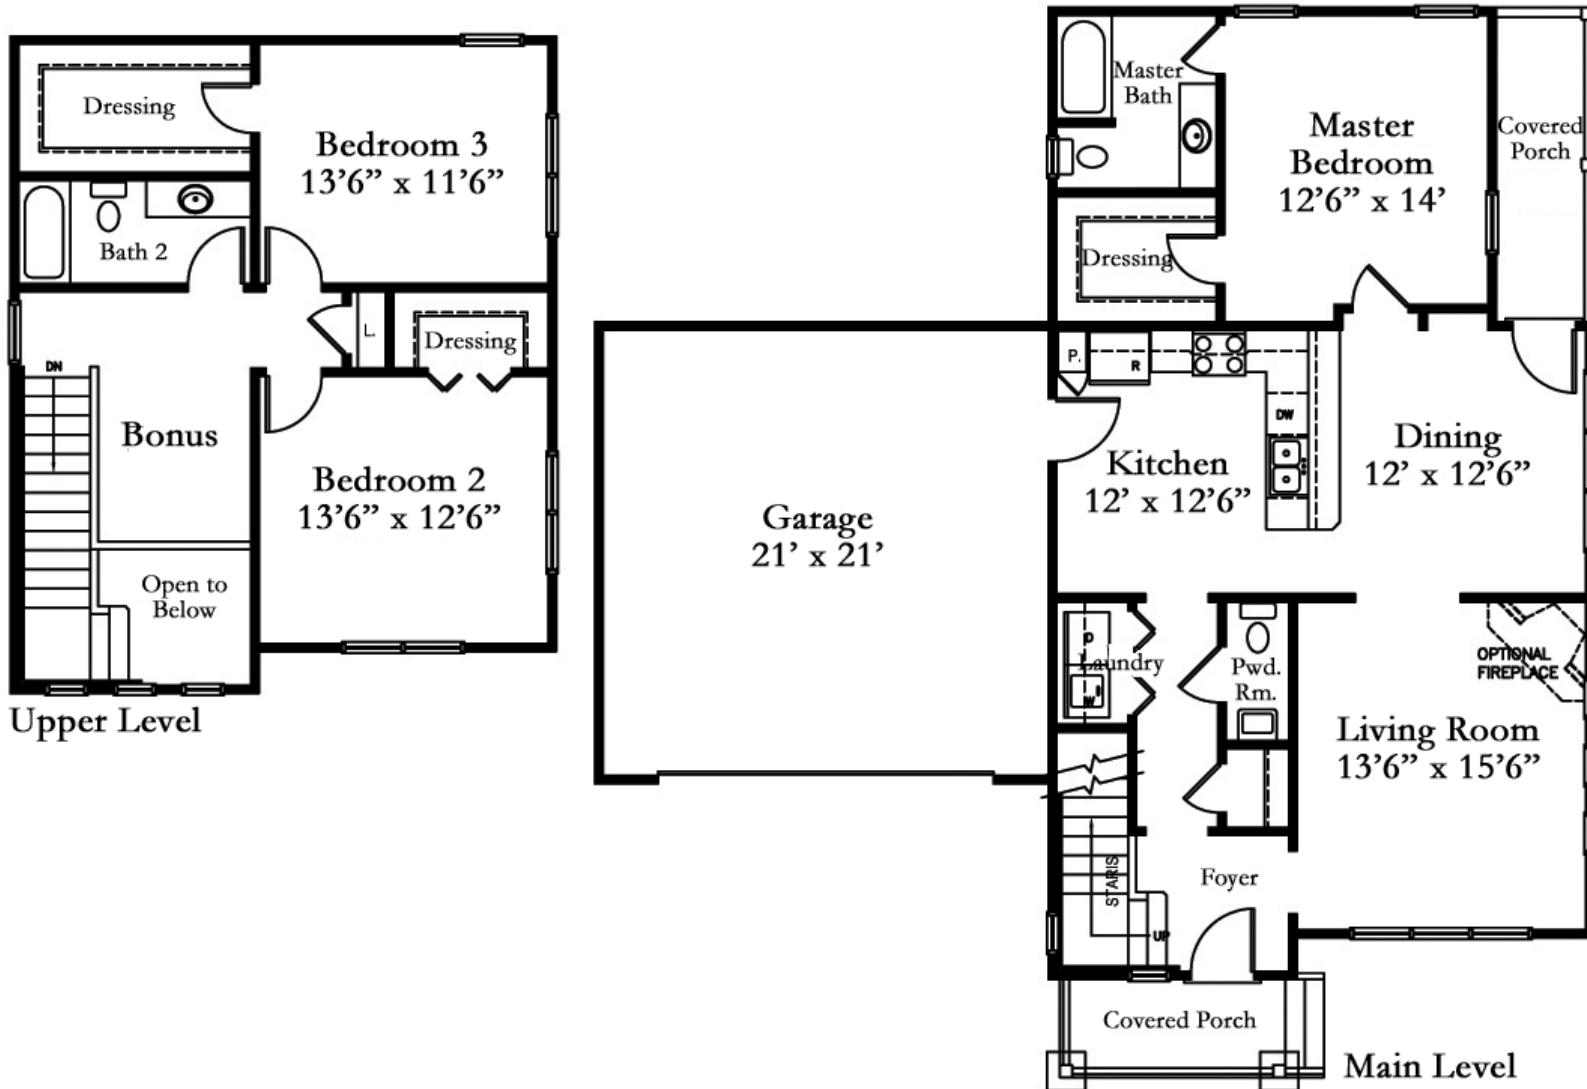

www.gladehomes.com
866-GO-GLADE

Floor plans and renderings are artists' conceptions that may vary in detail from the actual homes. Room dimensions are approximate. We strive for continuous improvement of our product, reserving the right to alter home specifications without notice or obligation.

FOX GLEN

Fletcher, NC
828-698-3697

**MAPLE
Cottage**

GLADE
HOMES

www.gladehomes.com
866-GO-GLADE

MAPLE Cottage

Square Footage:

Heated Main	1100 sq. ft.
Heated Upper	782 sq. ft.
Garage	480 sq. ft.
Porch	133 sq. ft.