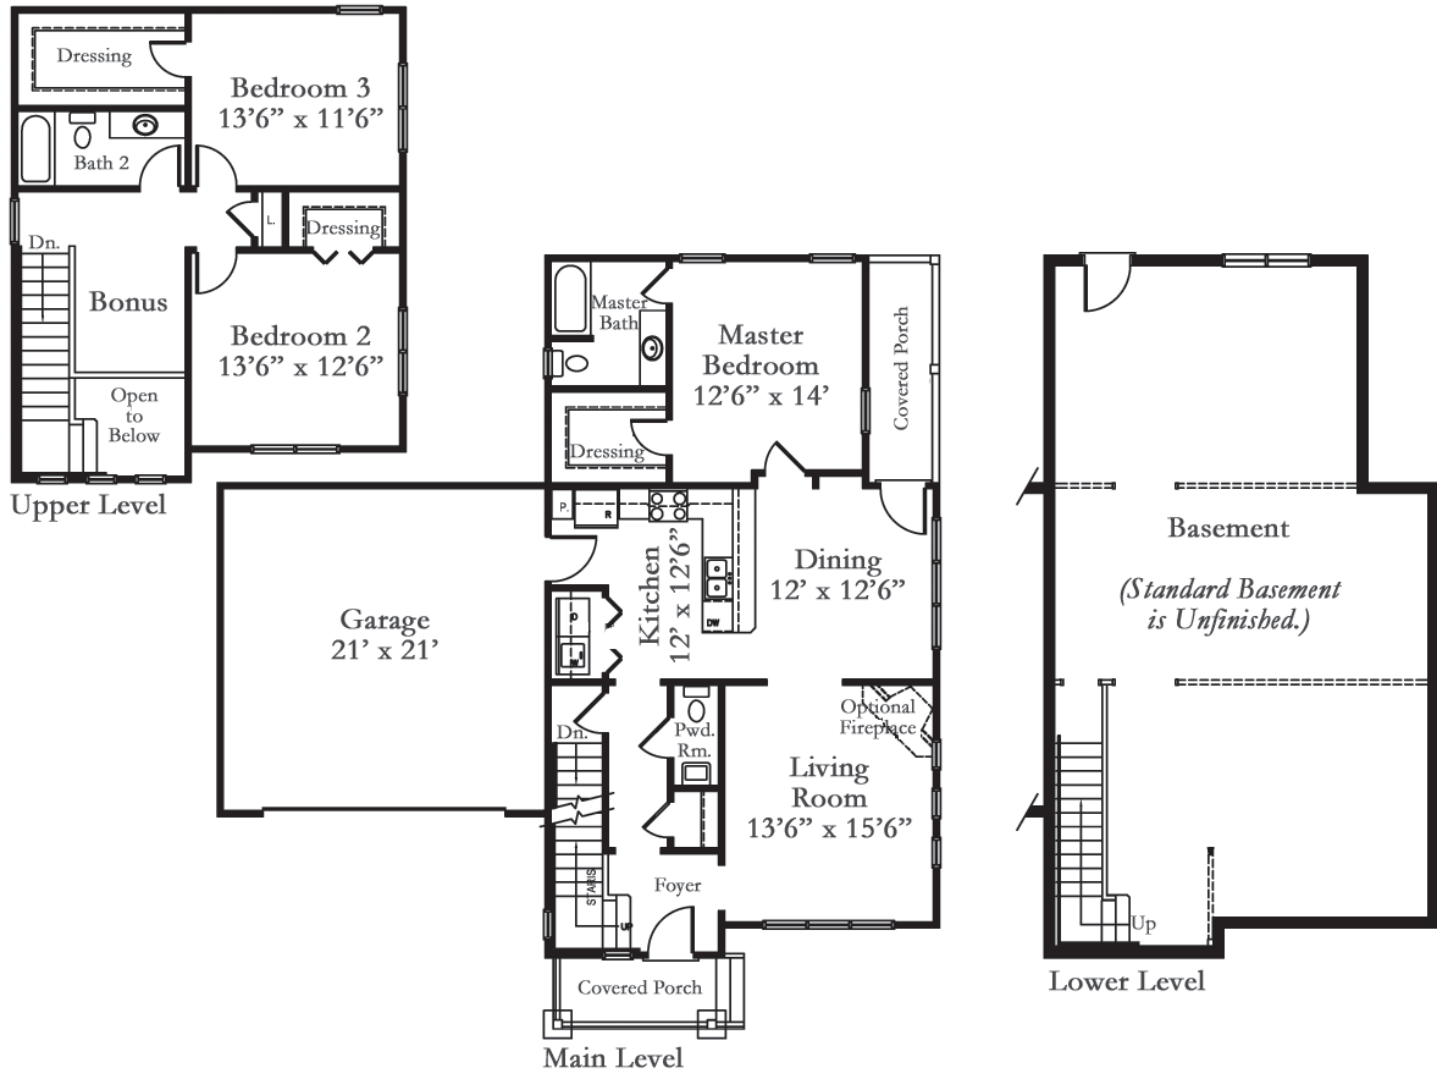

FOX GLEN

Fletcher, NC
828-698-3697

**MAPLE
Cottage**

GLADE
HOMES

www.gladehomes.com
866-GO-GLADE

MAPLE Cottage with basement

Square Footage:	
Heated Main	1100 sq. ft.
Heated Upper	782 sq. ft.
Garage	480 sq. ft.
Porch	133 sq. ft.

www.gladehomes.com
866-GO-GLADE

Floor plans and renderings are artists' conceptions that may vary in detail from the actual homes. Room dimensions are approximate. We strive for continuous improvement of our product, reserving the right to alter home specifications without notice or obligation.

FOX GLEN

Fletcher, NC
828-698-3697

**MAPLE
Cottage**

GLADE
HOMES

www.gladehomes.com
866-GO-GLADE

MAPLE Cottage

Square Footage:

Heated Main	1100 sq. ft.
Heated Upper	782 sq. ft.
Garage	480 sq. ft.
Porch	133 sq. ft.