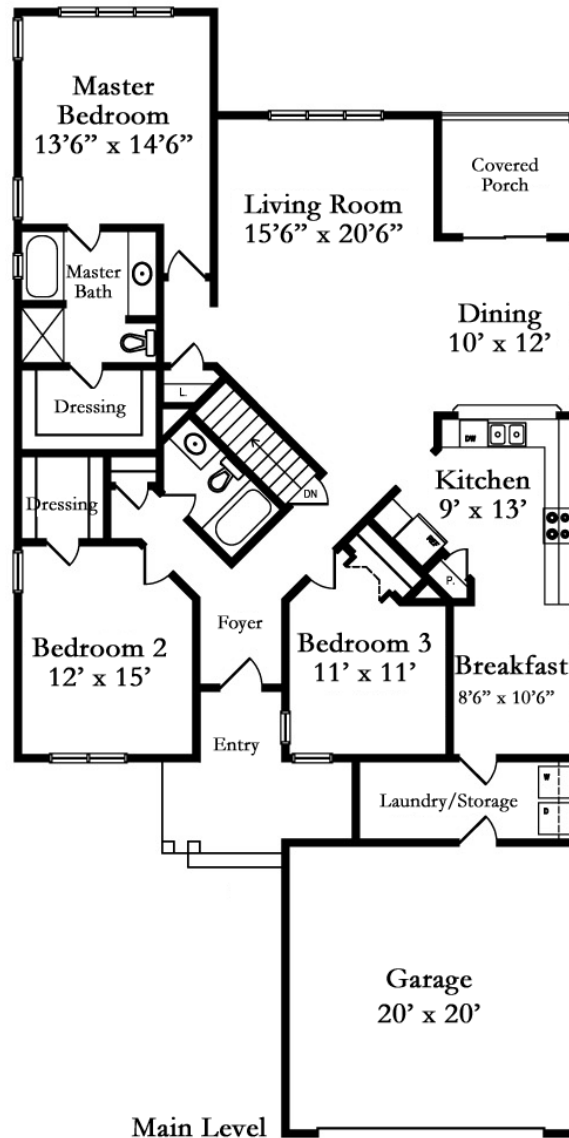

FOX GLEN

Fletcher, NC
828-698-3697

RIDGEWOOD II
Cottage

GLADE
HOMES

www.gladehomes.com
866-GO-GLADE

RIDGEWOOD II

Cottage with basement

Square Footage:

Heated Main	1922 sq. ft.
Garage	436 sq. ft.
Porch/Deck	199 sq. ft.
Basement	795 sq. ft.

www.gladehomes.com
866-GO-GLADE

Floor plans and renderings are artists' conceptions that may vary in detail from the actual homes. Room dimensions are approximate. We strive for continuous improvement of our product, reserving the right to alter home specifications without notice or obligation.

FOX GLEN

Fletcher, NC
828-698-3697

RIDGEWOOD II
Cottage

GLADE
HOMES

www.gladehomes.com
866-GO-GLADE

Main Level

RIDGEWOOD II Cottage

Square Footage:	
Heated	1922 sq. ft.
Garage	436 sq. ft.
Porch/Deck	199 sq. ft.

Floor plans and renderings are artists' conceptions that may vary in detail from the actual homes. Room dimensions are approximate. We strive for continuous improvement of our product, reserving the right to alter home specifications without notice or obligation.