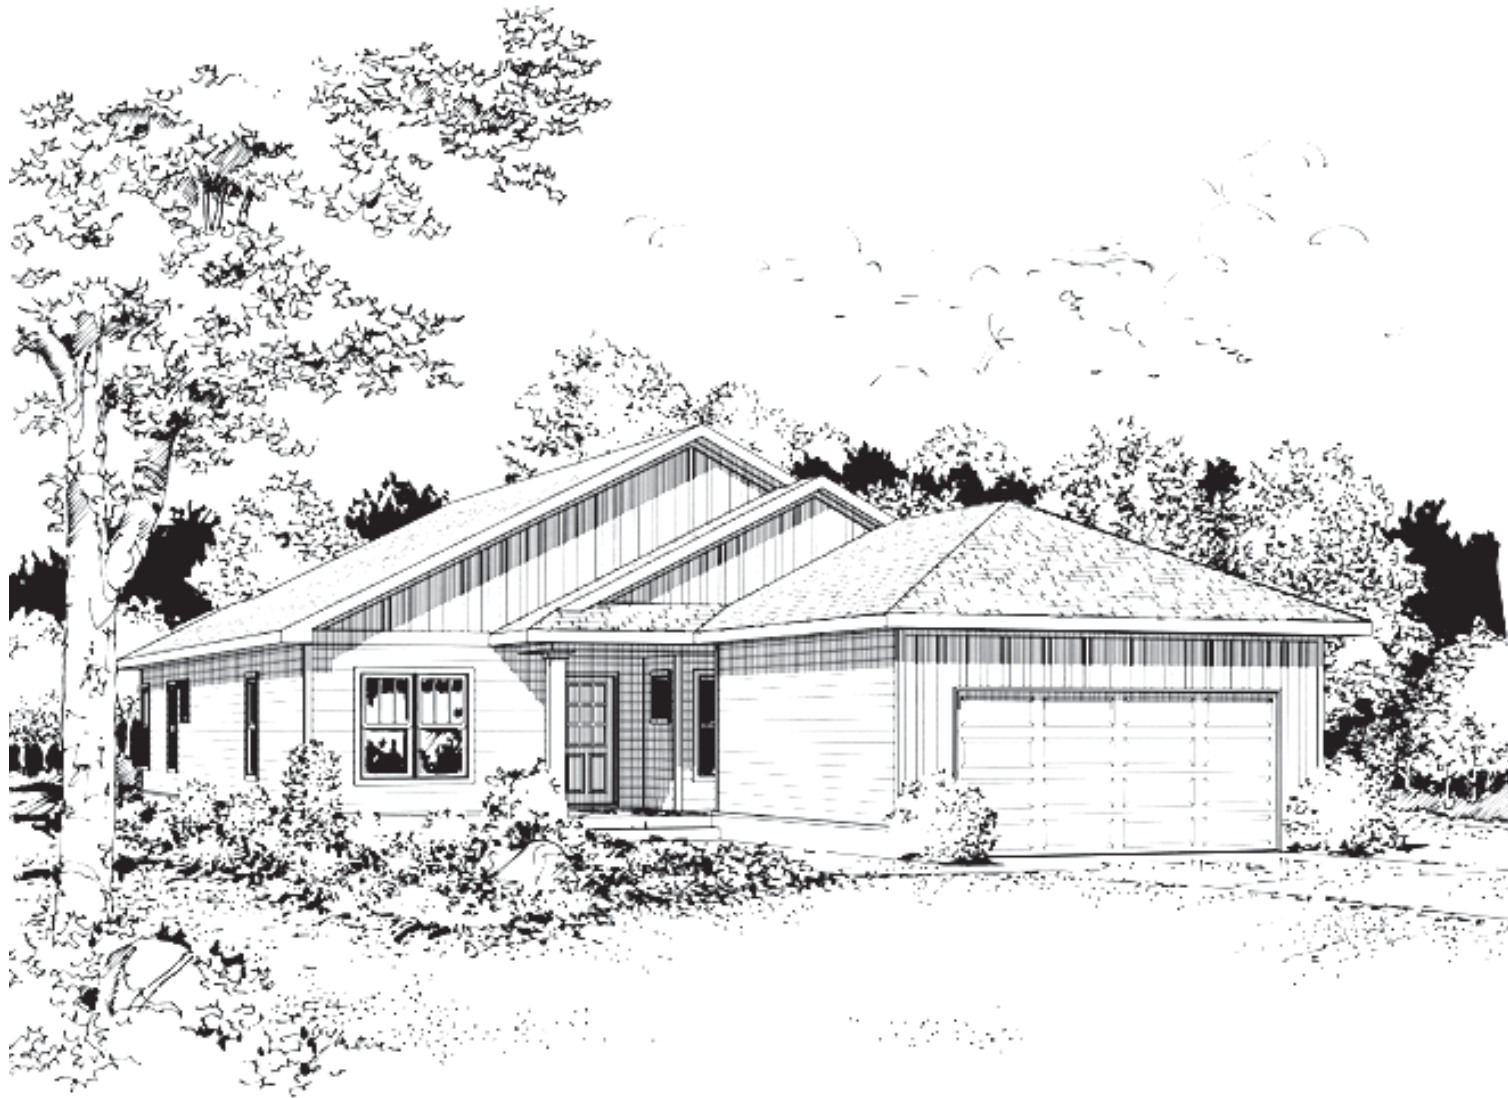

FOX GLEN

Fletcher, NC
828-698-3697

RIDGEWOOD II
Cottage

GLADE
HOMES

www.gladehomes.com
866-GO-GLADE

RIDGEWOOD II

Cottage with basement

Square Footage:

Heated Main	1922 sq. ft.
Garage	436 sq. ft.
Porch/Deck	199 sq. ft.
Basement	795 sq. ft.

www.gladehomes.com
866-GO-GLADE

Floor plans and renderings are artists' conceptions that may vary in detail from the actual homes. Room dimensions are approximate. We strive for continuous improvement of our product, reserving the right to alter home specifications without notice or obligation.

FOX GLEN

Fletcher, NC
828-698-3697

RIDGEWOOD II
Cottage

GLADE
HOMES

www.gladehomes.com
866-GO-GLADE

Main Level

RIDGEWOOD II Cottage

Square Footage:	
Heated	1922 sq. ft.
Garage	436 sq. ft.
Porch/Deck	199 sq. ft.