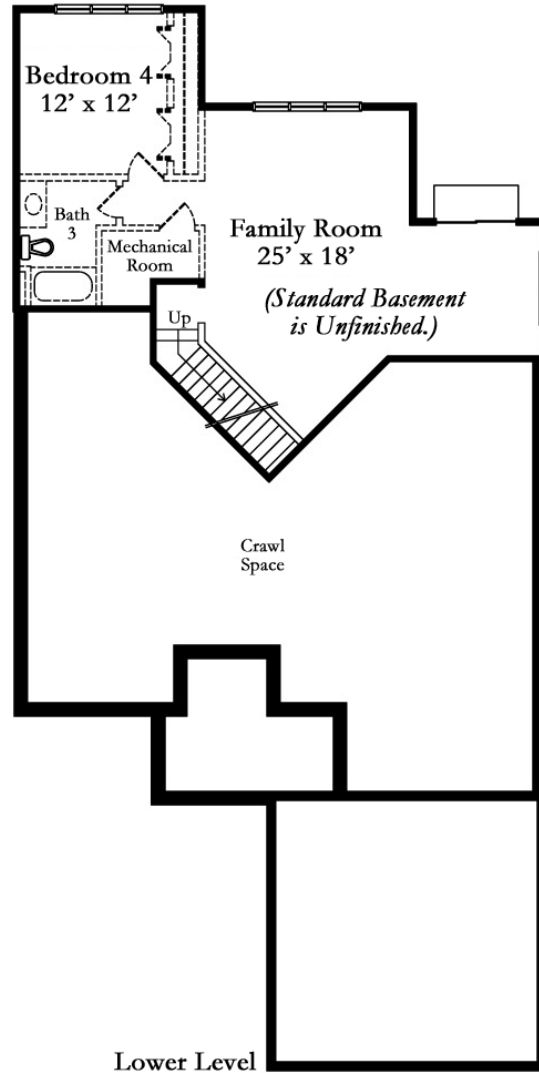

FOX GLEN

Fletcher, NC
828-698-3697

RIDGEWOOD II
Cottage

GLADE
HOMES

www.gladehomes.com
866-GO-GLADE

RIDGEWOOD II

Cottage with basement

Square Footage:

Heated Main	1922 sq. ft.
Garage	436 sq. ft.
Porch/Deck	199 sq. ft.
Basement	795 sq. ft.

www.gladehomes.com
866-GO-GLADE

Floor plans and renderings are artists' conceptions that may vary in detail from the actual homes. Room dimensions are approximate. We strive for continuous improvement of our product, reserving the right to alter home specifications without notice or obligation.

FOX GLEN

Fletcher, NC
828-698-3697

RIDGEWOOD II
Cottage

GLADE
HOMES

www.gladehomes.com
866-GO-GLADE

Main Level

RIDGEWOOD II Cottage

Square Footage:	
Heated	1922 sq. ft.
Garage	436 sq. ft.
Porch/Deck	199 sq. ft.

Floor plans and renderings are artists' conceptions that may vary in detail from the actual homes. Room dimensions are approximate. We strive for continuous improvement of our product, reserving the right to alter home specifications without notice or obligation.