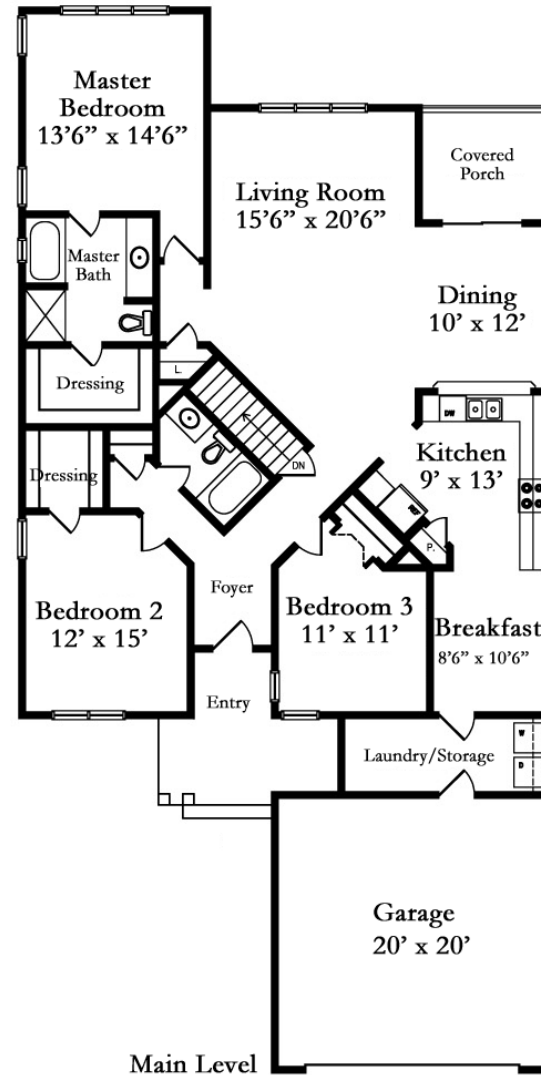

FOX GLEN

Fletcher, NC
828-698-3697

RIDGEWOOD II
Cottage

GLADE
HOMES

www.gladehomes.com
866-GO-GLADE

RIDGEWOOD II

Cottage with basement

Square Footage:

Heated Main	1922 sq. ft.
Garage	436 sq. ft.
Porch/Deck	199 sq. ft.
Basement	795 sq. ft.

www.gladehomes.com
866-GO-GLADE

Floor plans and renderings are artists' conceptions that may vary in detail from the actual homes. Room dimensions are approximate. We strive for continuous improvement of our product, reserving the right to alter home specifications without notice or obligation.

FOX GLEN

Fletcher, NC
828-698-3697

RIDGEWOOD II
Cottage

GLADE
HOMES

www.gladehomes.com
866-GO-GLADE

Main Level

RIDGEWOOD II Cottage

Square Footage:	
Heated	1922 sq. ft.
Garage	436 sq. ft.
Porch/Deck	199 sq. ft.

Floor plans and renderings are artists' conceptions that may vary in detail from the actual homes. Room dimensions are approximate. We strive for continuous improvement of our product, reserving the right to alter home specifications without notice or obligation.