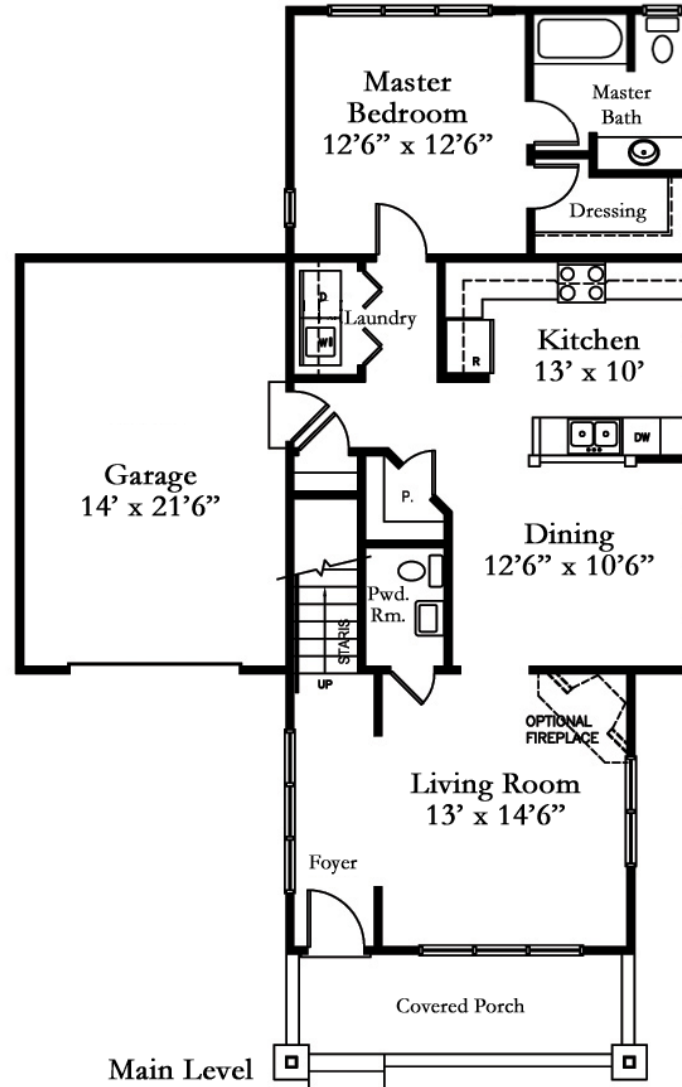

FOX GLEN

Fletcher, NC
828-698-3697

SPRUCE II
Cottage

GLADE
HOMES

www.gladehomes.com
866-GO-GLADE

SPRUCE II Cottage

Square Footage:

Heated Main	1026 sq. ft.
Heated Upper	630 sq. ft.
Garage	316 sq. ft.
Porch	100 sq. ft.

GLADE
HOMES

www.gladehomes.com
866-GO-GLADE

Floor plans and renderings are artists' conceptions that may vary in detail from the actual homes. Room dimensions are approximate. We strive for continuous improvement of our product, reserving the right to alter home specifications without notice or obligation.