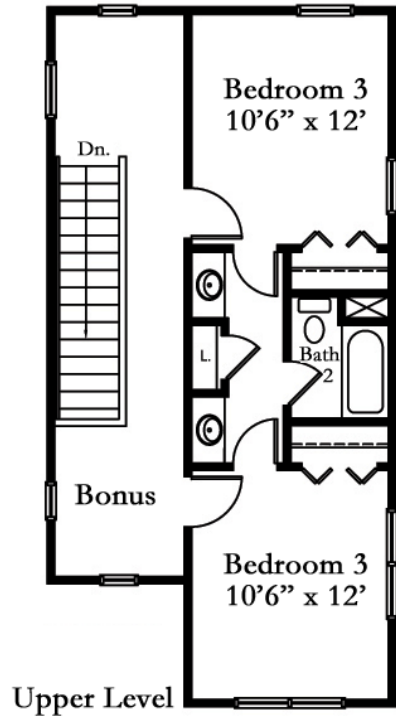

FOX GLEN

Fletcher, NC
828-698-3697

SPRUCE II
Cottage

GLADE
HOMES

www.gladehomes.com
866-GO-GLADE

SPRUCE II Cottage

Square Footage:

Heated Main	1026 sq. ft.
Heated Upper	630 sq. ft.
Garage	316 sq. ft.
Porch	100 sq. ft.

GLADE
HOMES

www.gladehomes.com
866-GO-GLADE

Floor plans and renderings are artists' conceptions that may vary in detail from the actual homes. Room dimensions are approximate. We strive for continuous improvement of our product, reserving the right to alter home specifications without notice or obligation.