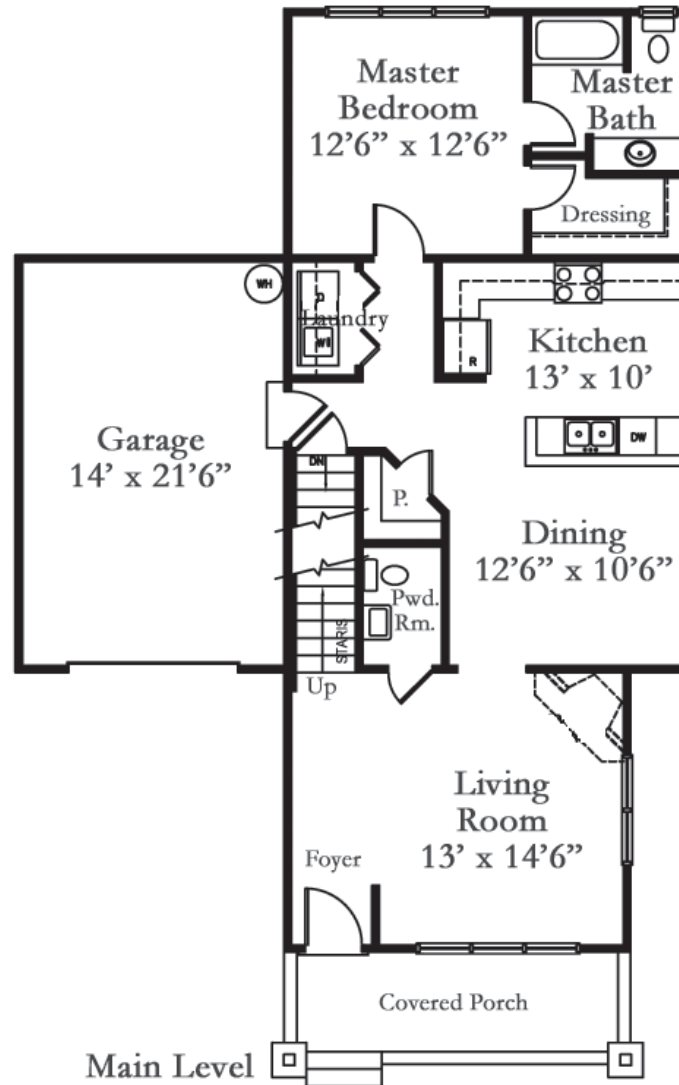

# SPRUCE

Villa  
with basement

### Square Footage:

Heated Main	1026 sq. ft.
Heated Upper	630 sq. ft.
Garage	316 sq. ft.
Porch	100 sq. ft.

**GLADE**  
HOMES

[www.gladehomes.com](http://www.gladehomes.com)  
866-GO-GLADE

Floor plans and renderings are artists' conceptions that may vary in detail from the actual homes. Room dimensions are approximate. We strive for continuous improvement of our product, reserving the right to alter home specifications without notice or obligation.