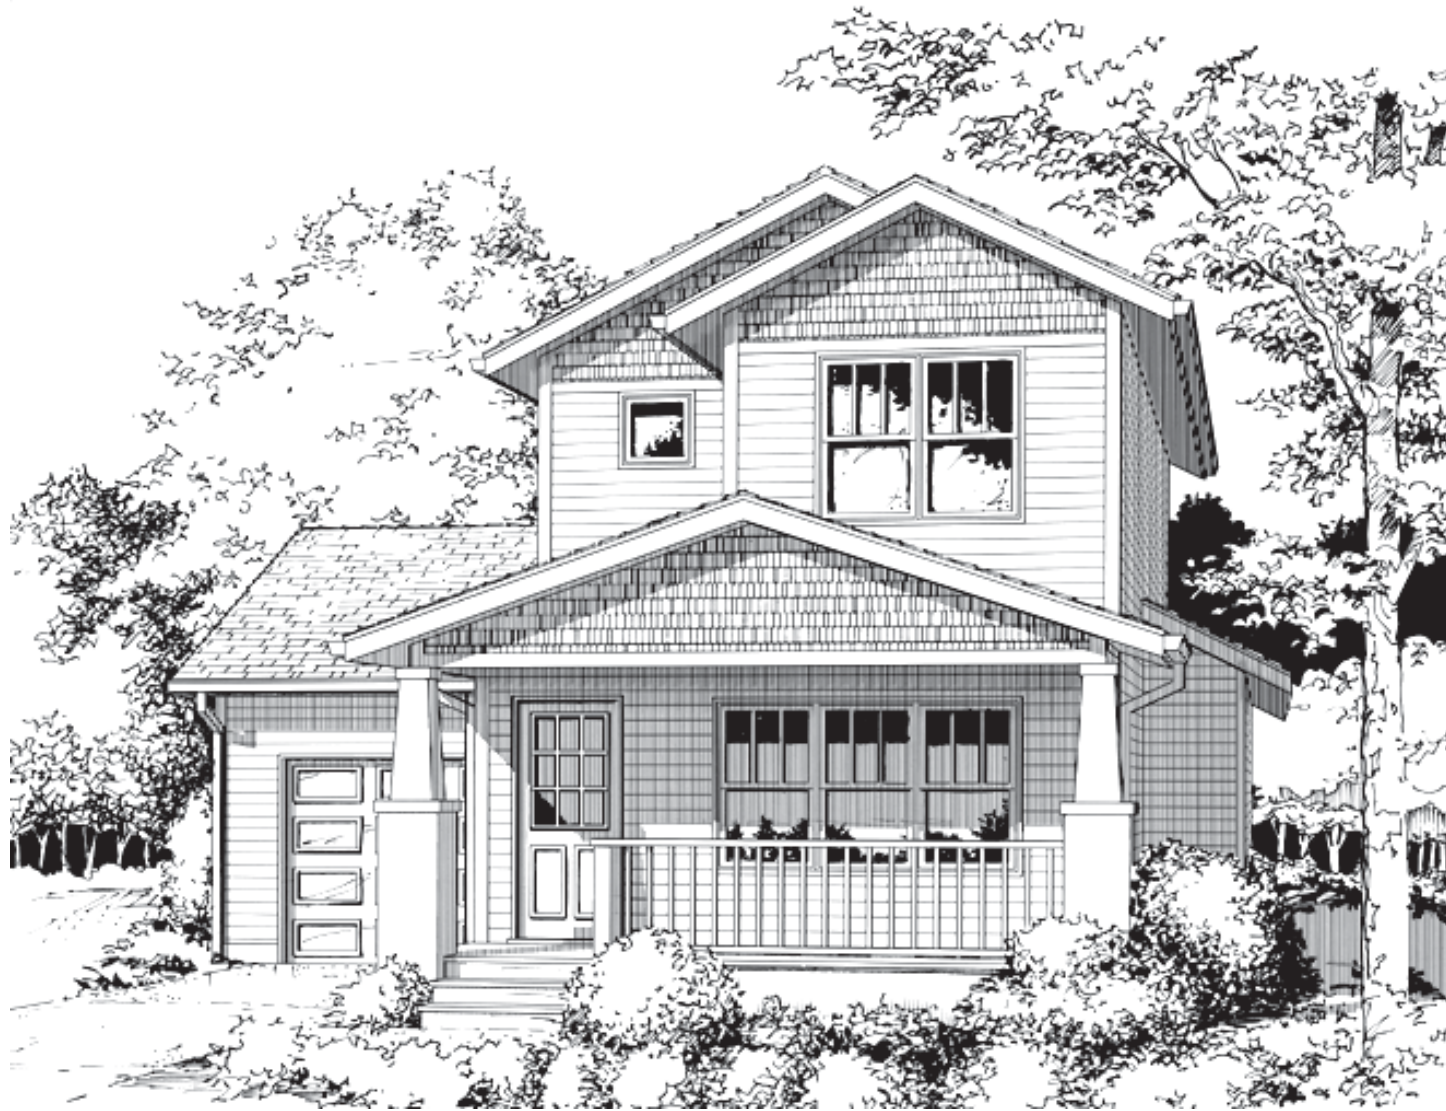

**FOX GLEN**

Fletcher, NC  
828-698-3697

*SPRUCE*  
Villa

**GLADE**  
HOMES

[www.gladehomes.com](http://www.gladehomes.com)  
866-GO-GLADE

# SPRUCE

Villa  
with basement

**FOX GLEN**

Fletcher, NC  
828-698-3697

*SPRUCE*  
Villa

**GLADE**  
HOMES

[www.gladehomes.com](http://www.gladehomes.com)  
866-GO-GLADE

**SPRUCE**  
Villa

**Square Footage:**

Heated Main 1026 sq. ft.  
 Heated Upper 630 sq. ft.  
 Garage 316 sq. ft.  
 Porch 100 sq. ft.