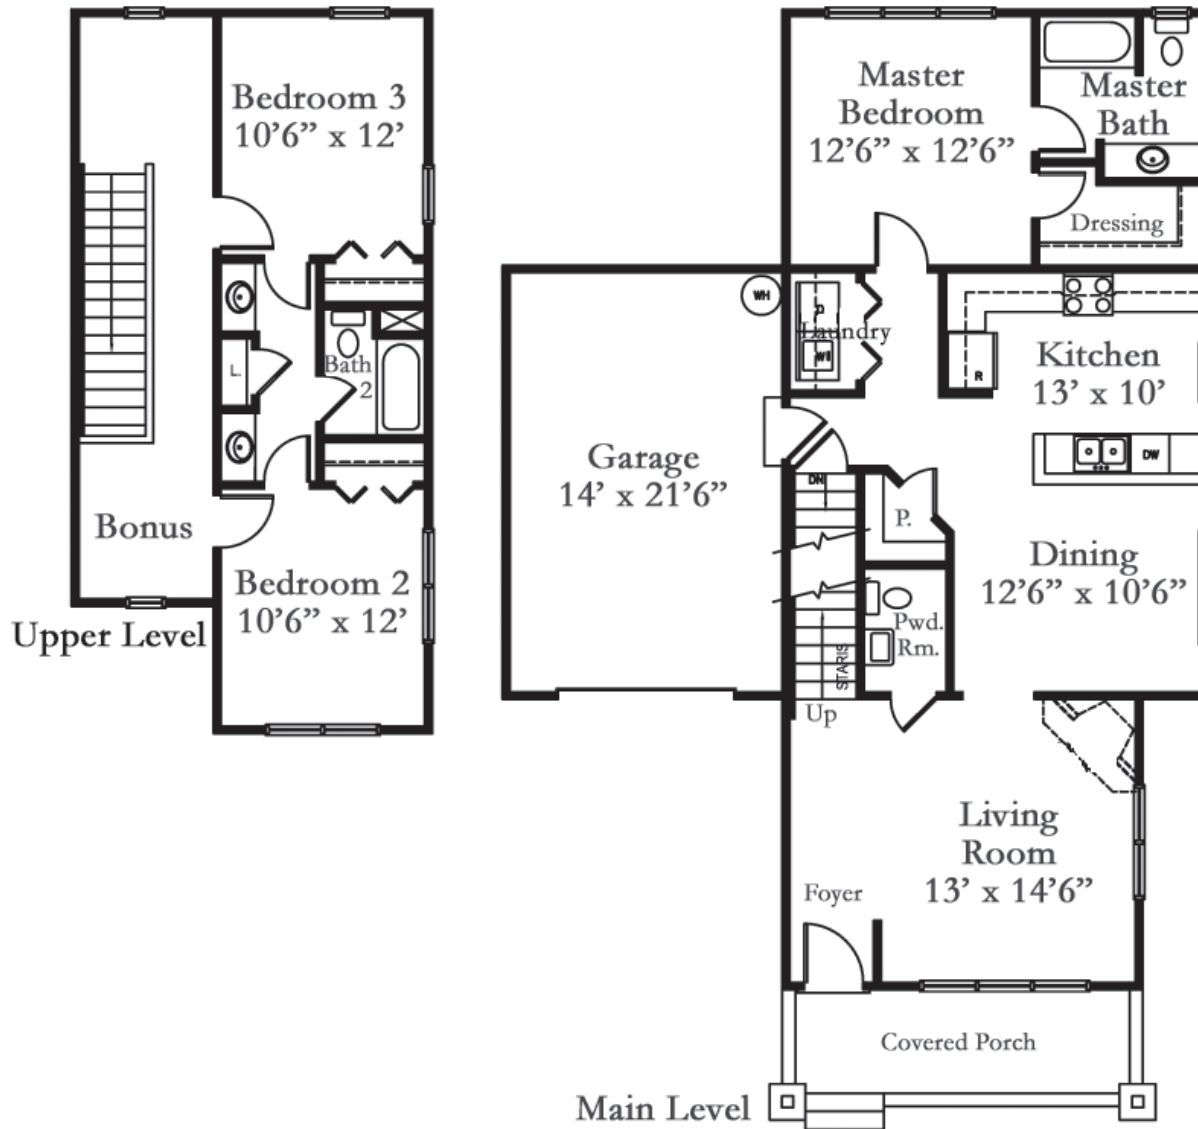

# SPRUCE

Villa  
with basement

### Square Footage:

Heated Main	1026 sq. ft.
Heated Upper	630 sq. ft.
Garage	316 sq. ft.
Porch	100 sq. ft.

**GLADE**  
HOMES

[www.gladehomes.com](http://www.gladehomes.com)  
866-GO-GLADE

Floor plans and renderings are artists' conceptions that may vary in detail from the actual homes. Room dimensions are approximate. We strive for continuous improvement of our product, reserving the right to alter home specifications without notice or obligation.

**FOX GLEN**

Fletcher, NC  
828-698-3697

*SPRUCE*  
Villa

**GLADE**  
HOMES

[www.gladehomes.com](http://www.gladehomes.com)  
866-GO-GLADE

**SPRUCE**  
Villa

**Square Footage:**

Heated Main 1026 sq. ft.  
 Heated Upper 630 sq. ft.  
 Garage 316 sq. ft.  
 Porch 100 sq. ft.