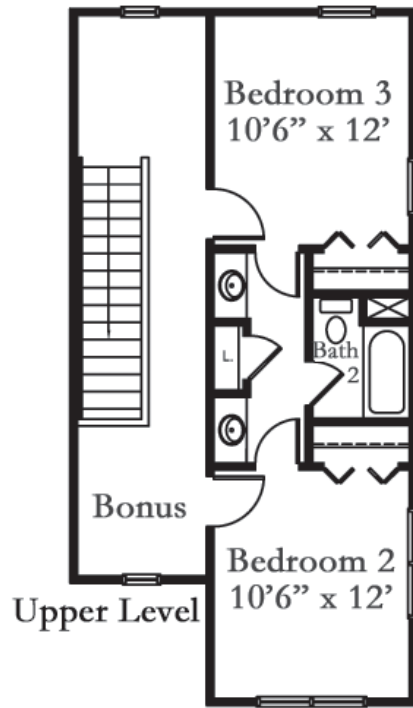

# SPRUCE

Villa  
with basement

### Square Footage:

Heated Main	1026 sq. ft.
Heated Upper	630 sq. ft.
Garage	316 sq. ft.
Porch	100 sq. ft.

**GLADE**  
HOMES

[www.gladehomes.com](http://www.gladehomes.com)  
866-GO-GLADE

Floor plans and renderings are artists' conceptions that may vary in detail from the actual homes. Room dimensions are approximate. We strive for continuous improvement of our product, reserving the right to alter home specifications without notice or obligation.