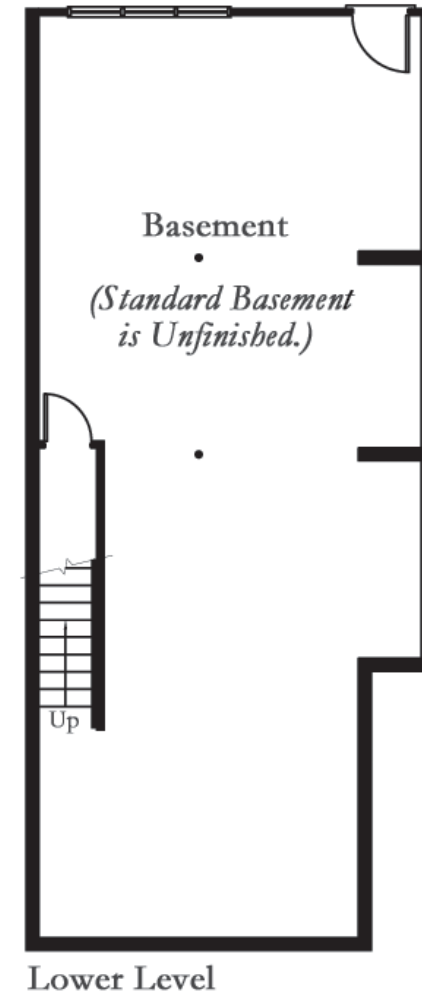

# SPRUCE

Villa  
with basement

### Square Footage:

Heated Main	1026 sq. ft.
Heated Upper	630 sq. ft.
Garage	316 sq. ft.
Porch	100 sq. ft.

**GLADE**  
HOMES

[www.gladehomes.com](http://www.gladehomes.com)  
866-GO-GLADE

Floor plans and renderings are artists' conceptions that may vary in detail from the actual homes. Room dimensions are approximate. We strive for continuous improvement of our product, reserving the right to alter home specifications without notice or obligation.