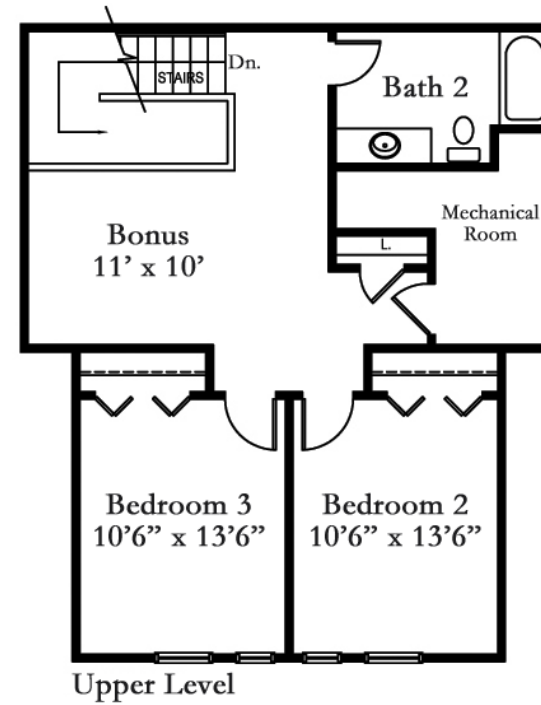

STRATFORD Townhome

Square Footage:

Heated Main	1150 sq. ft.
Heated Upper	762 sq. ft.
Garage	266 sq. ft.
Porch	156 sq. ft.

www.gladehomes.com
866-GO-GLADE

Floor plans and renderings are artists' conceptions that may vary in detail from the actual homes. Room dimensions are approximate. We strive for continuous improvement of our product, reserving the right to alter home specifications without notice or obligation.