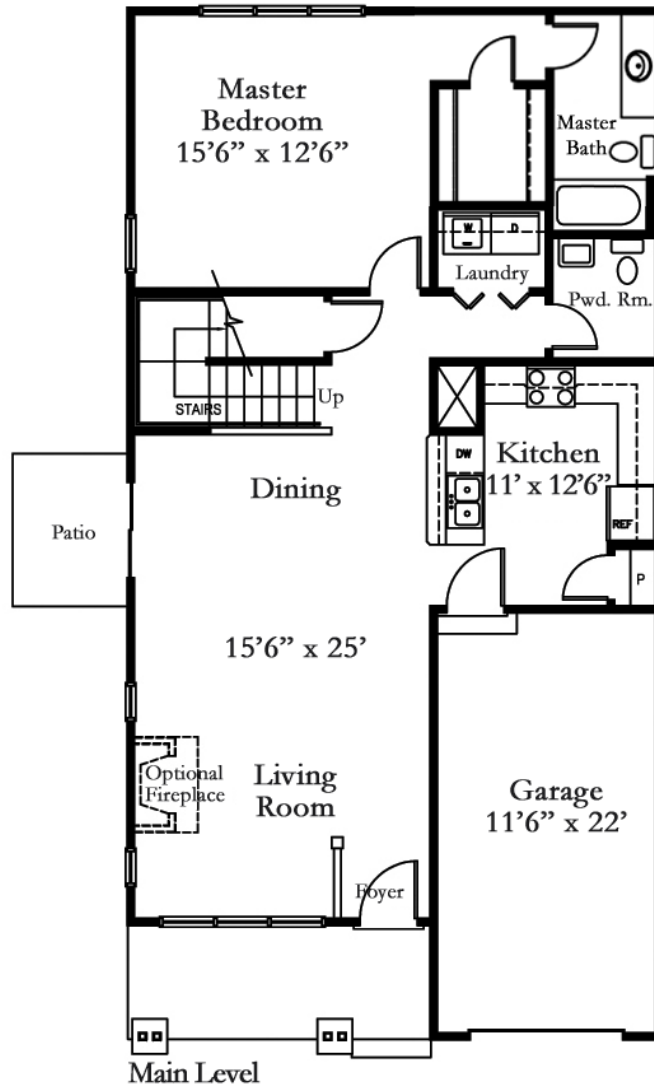

STRATFORD Townhome

Square Footage:

Heated Main	1150 sq. ft.
Heated Upper	762 sq. ft.
Garage	266 sq. ft.
Porch	156 sq. ft.

www.gladehomes.com
866-GO-GLADE

Floor plans and renderings are artists' conceptions that may vary in detail from the actual homes. Room dimensions are approximate. We strive for continuous improvement of our product, reserving the right to alter home specifications without notice or obligation.