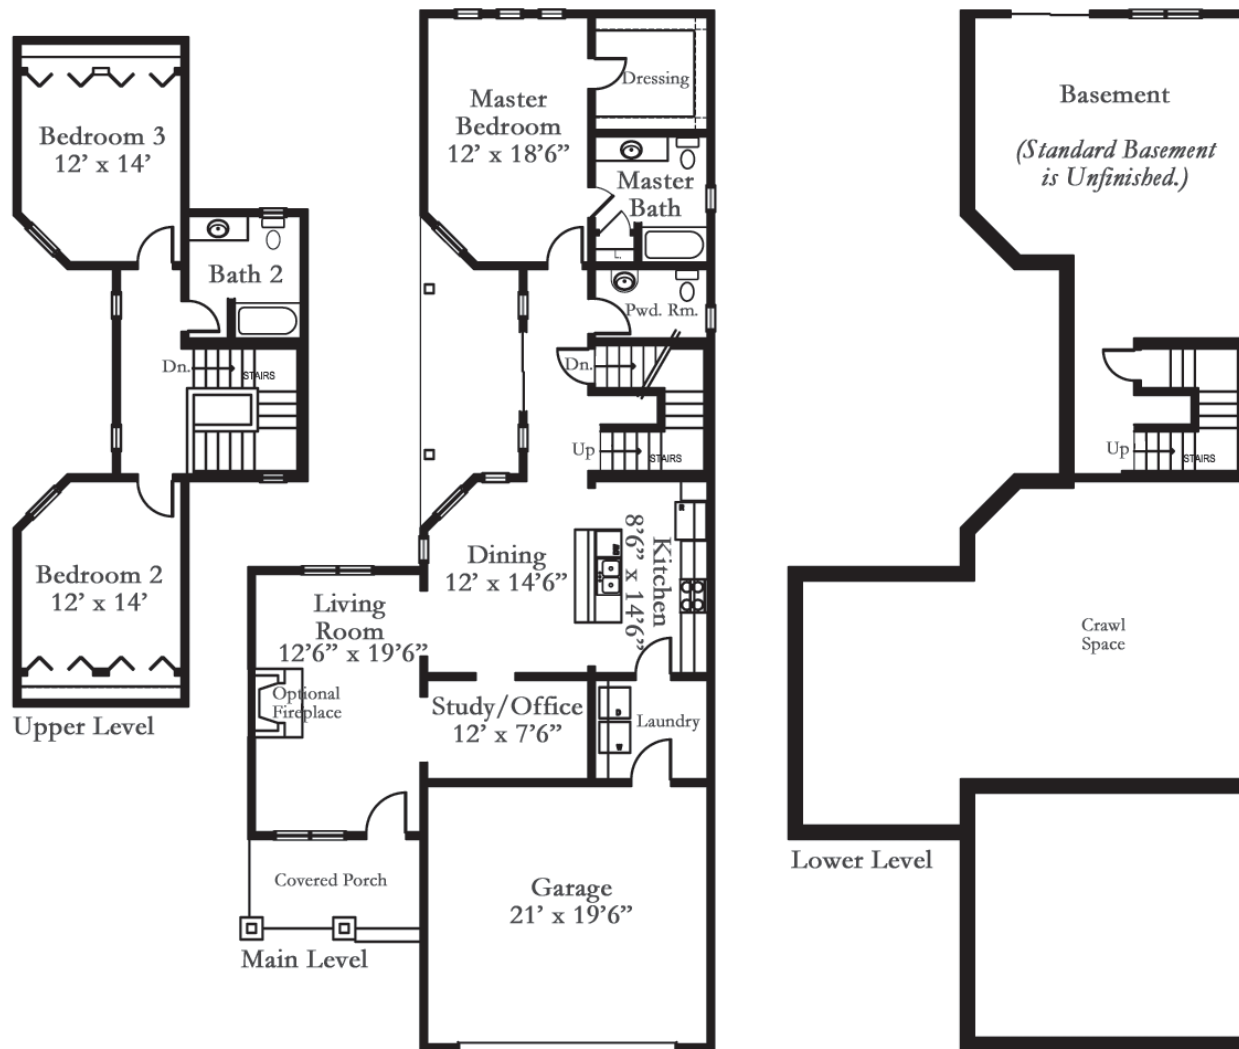

# WALNUT II Cottage with basement

## Square Footage:

Heated Main	1416 sq. ft.
Heated Upper	704 sq. ft.
Garage	488 sq. ft.
Porch	222 sq. ft.
Basement	652 sq. ft.

www.gladehomes.com  
866-GO-GLADE

Floor plans and renderings are artists' conceptions that may vary in detail from the actual homes. Room dimensions are approximate. We strive for continuous improvement of our product, reserving the right to alter home specifications without notice or obligation.

## Square Footage:

Heated Main	1416 sq. ft.
Heated Upper	704 sq. ft.
Garage	488 sq. ft.
Porch	222 sq. ft.

Floor plans and renderings are artists' conceptions that may vary in detail from the actual homes. Room dimensions are approximate. We strive for continuous improvement of our product, reserving the right to alter home specifications without notice or obligation.