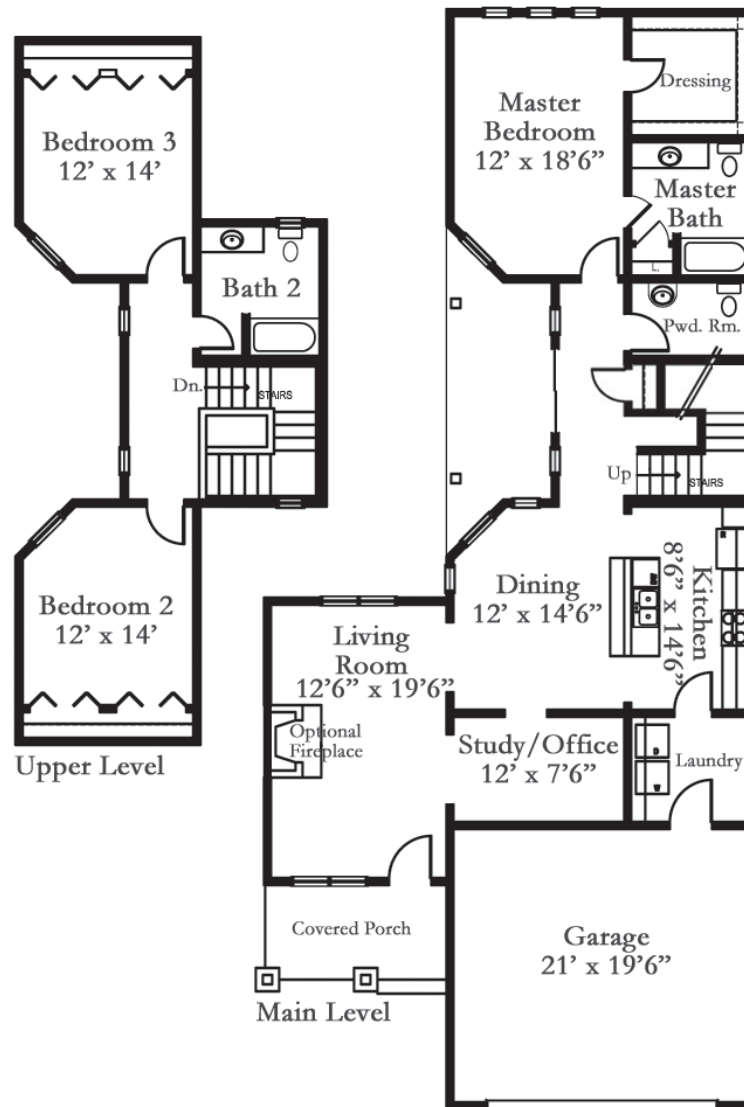

WALNUT II Cottage

Square Footage:

Heated Main	1416 sq. ft.
Heated Upper	704 sq. ft.
Garage	488 sq. ft.
Porch	222 sq. ft.

Floor plans and renderings are artists' conceptions that may vary in detail from the actual homes. Room dimensions are approximate. We strive for continuous improvement of our product, reserving the right to alter home specifications without notice or obligation.

GLADE
HOMES

www.gladehomes.com
866-GO-GLADE