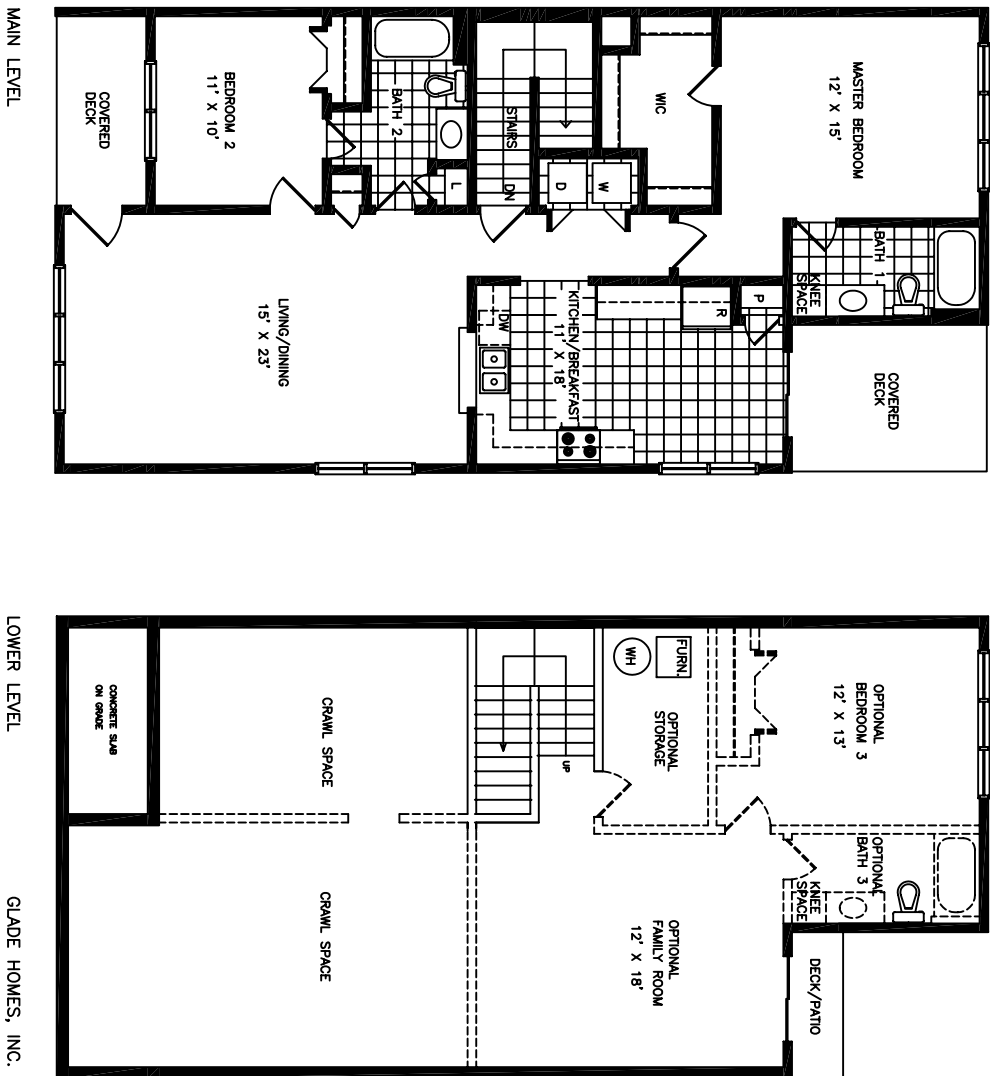

Fairfax

Two Bedrooms Two Bathrooms

SQUARE FOOTAGE
HEATED MAIN LEVEL 1315 SQ. FT.
OPTIONAL FINISHED BASEMENT 728 SQ. FT.
COVERED PORCH/
FRONT PORCH 160 SQ. FT.

MEASUREMENTS ARE APPROXIMATE.
FINISHED SQUARE FOOTAGES MAY VARY WITHIN
REASONABLE LIMITS.

PLANS AND SPECIFICATIONS ARE SUBJECT TO
BUILDERS REVISIONS WITHOUT NOTIFICATION.

GLADE HOMES, INC.
www.gladehomes.com
1-866-GO-GLADE