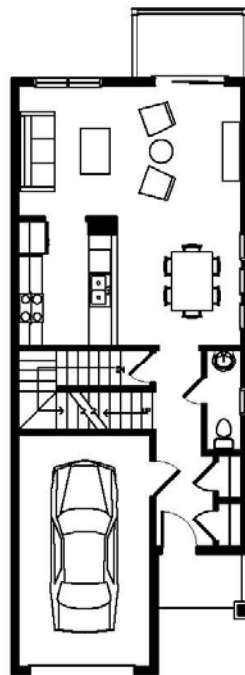

**Condo 16B, Highland w/Basement
\$202,430**

Highland

Townhouse with Basement

- Three Bedrooms
- Two Bathrooms
- Powder Room
- One Car Garage

SQUARE FOOTAGE	
MAIN LEVEL HEATED	711 SQ. FT.
UPPER LEVEL HEATED	941 SQ. FT.
BASEMENT	711 SQ. FT.
GARAGE	252 SQ. FT.
FRONT PORCH	35 SQ. FT.
DECK	60 SQ. FT.

MEASUREMENTS ARE APPROXIMATE.
FINISHED SQUARE FOOTAGES MAY VARY WITHIN
REASONABLE LIMITS.

PLANS AND SPECIFICATIONS ARE SUBJECT TO
BUILDERS REVISIONS WITHOUT NOTIFICATION.

UPPER LEVEL

MAIN LEVEL

LOWER LEVEL