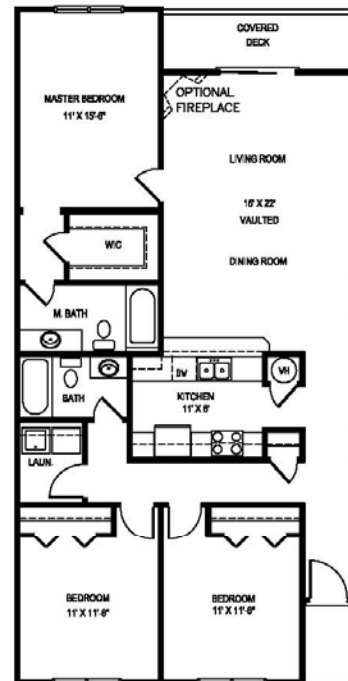

Townhouse 9, End Unit

\$180,080

Pembroke

Townhouse

Three Bedrooms

Two Bathrooms

SQUARE FOOTAGE

HEATED	1372 SQ. FT.
FRONT PORCH	28 SQ. FT.
DECK	78 SQ. FT.

MEASUREMENTS ARE APPROXIMATE.
FINISHED SQUARE FOOTAGES MAY VARY WITHIN
REASONABLE LIMITS.

PLANS AND SPECIFICATIONS ARE SUBJECT TO
BUILDERS REVISIONS WITHOUT NOTIFICATION.

GLADE HOMES, INC.
www.gladehomes.com
1-866-GO-GLADE