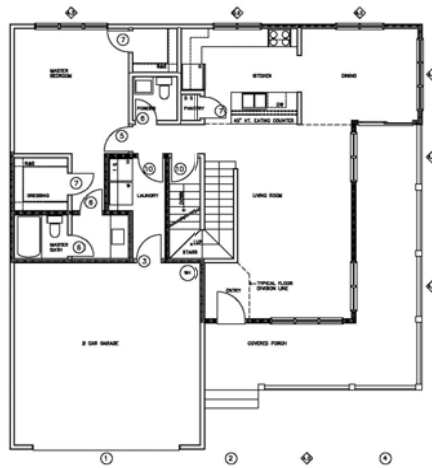

**Villa 4, Bristol (2 Story plus Unfinished Basement)**  
**\$269,990**

BRISTOL FLOOR PLAN - MAIN LEVEL SCALE 1/4"=1'-0"

BRISTOL FLOOR PLAN - UPPER LEVEL SCALE 1/4"=1'-0"