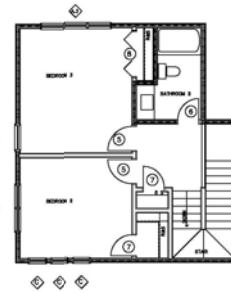

**Villa 4, Bristol (2 Story plus Unfinished Basement)**  
**\$269,990**

BRISTOL FLOOR PLAN - MAIN LEVEL SCALE 1/4"=1'-0"

BRISTOL FLOOR PLAN - UPPER LEVEL SCALE 1/4"=1'-0"