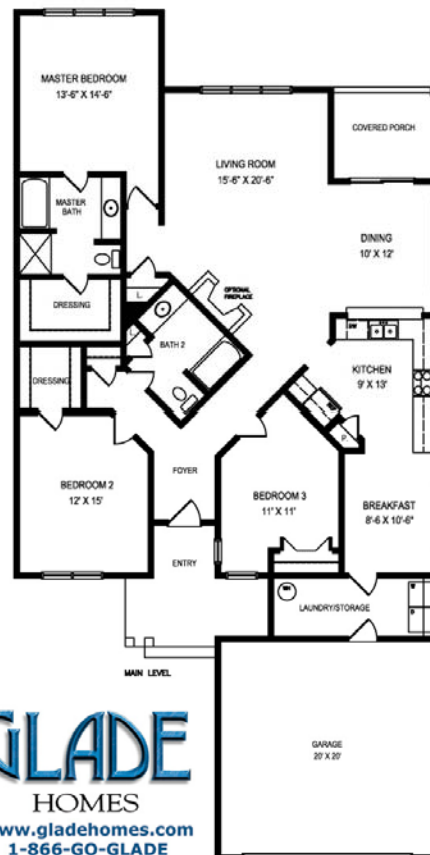

Ridgewood, Lot 65
***New Price \$249,990.00!**

MeadowCreek

Etowah, NC
828-890-0613

Ridgewood I
 Villa

Three Bedrooms
Two Bathrooms
Two Car Garage

SQUARE FOOTAGE	
HEATED	1922 SQ. FT.
GARAGE	436 SQ. FT.
FRONT PORCH / DECK	199 SQ. FT.

MEASUREMENTS ARE APPROXIMATE.
 FINISHED SQUARE FOOTAGES MAY VARY WITHIN
 REASONABLE LIMITS.

PLANS AND SPECIFICATIONS ARE SUBJECT TO
 BUILDERS REVISIONS WITHOUT NOTIFICATION.

GLADE
 HOMES
www.gladehomes.com
 1-866-GO-GLADE