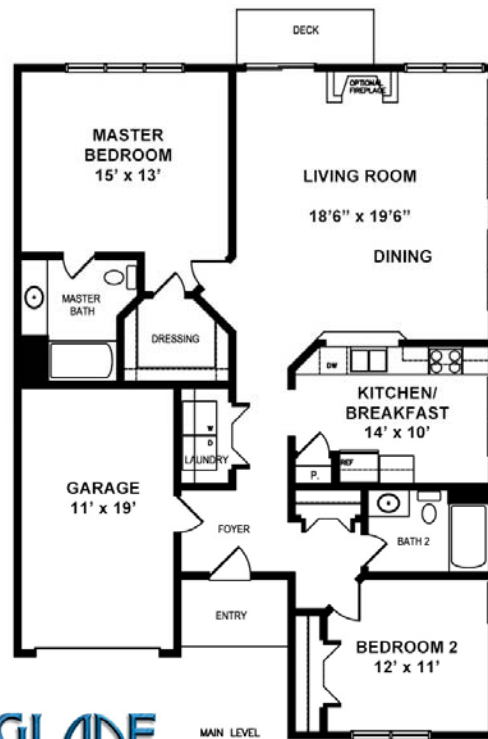

Aspen, Lot 67
\$197,490.00

MeadowCreek

Etowah, NC
 828-890-0613

Aspen
 Villa

Two Bedrooms
 Two Bathrooms
 One Car Garage

<u>SQUARE FOOTAGE</u>	
HEATED	1318 SQ. FT.
GARAGE	231 SQ. FT.
FRONT PORCH / DECK	98 SQ. FT.

MEASUREMENTS ARE APPROXIMATE.
 FINISHED SQUARE FOOTAGES MAY VARY WITHIN
 REASONABLE LIMITS.

PLANS AND SPECIFICATIONS ARE SUBJECT TO
 BUILDERS REVISIONS WITHOUT NOTIFICATION.

GLADE
 HOMES
www.gladehomes.com
 866-GO-GLADE