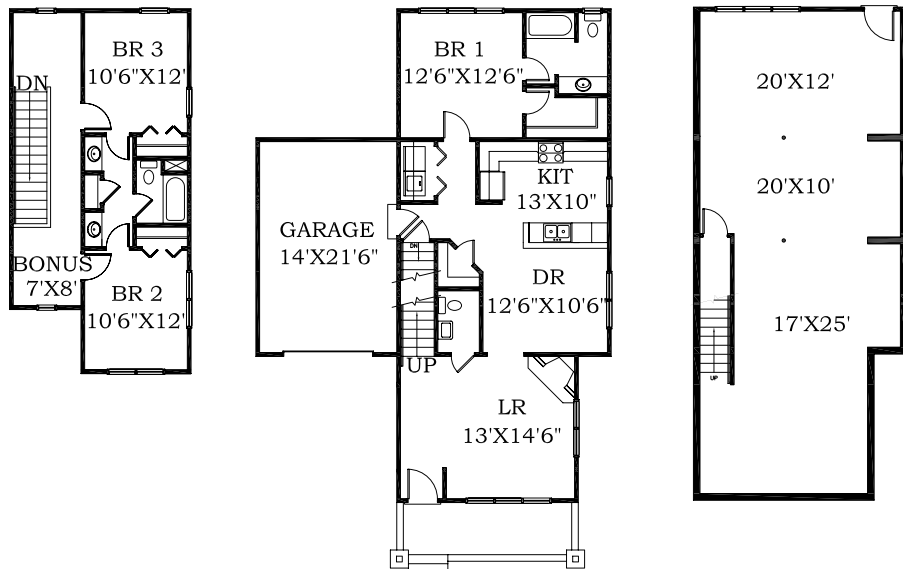

The Spruce

FOX GLEN

For more information on Fox Glen,
please contact the sales office:

(828) 698-3697

Floor Plan with Basement

Floor Plan with Crawlpace