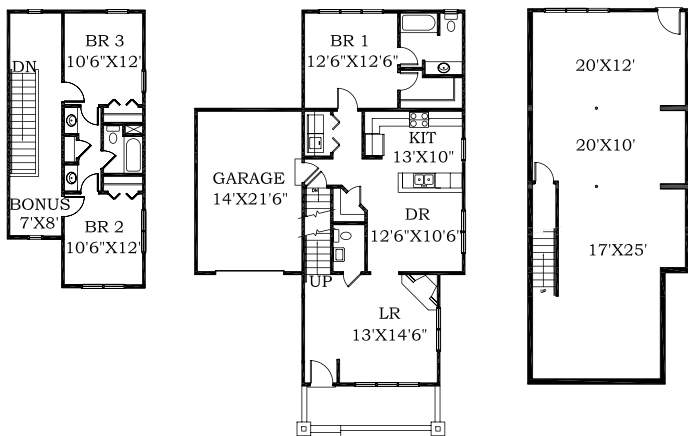

# The Spruce

For more information on Meadow Creek,  
please contact the sales office:

**(828) 890-0613**

Floor Plan with Basement

Floor Plan with Crawlspace